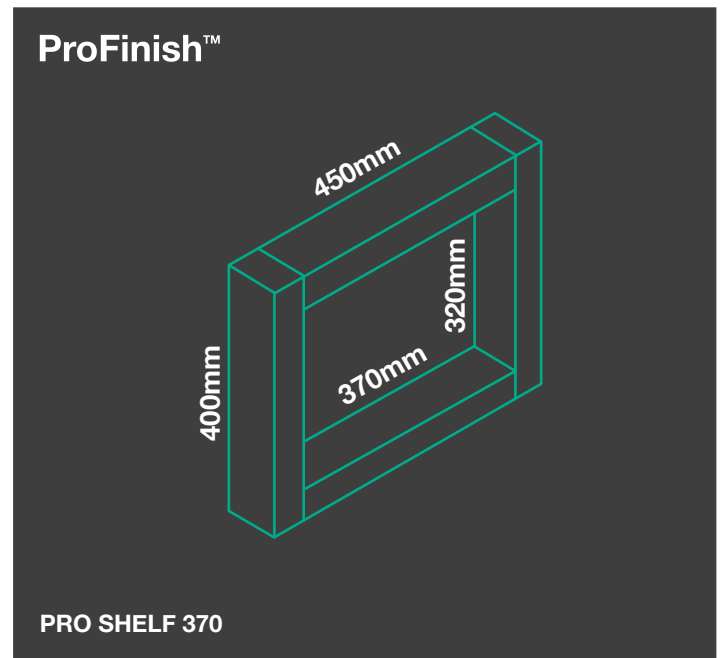

Free Recessed Shelf

*with every tile shower order**

During the month of February, every Newline Tile Shower ordered will receive a free 370x320 ProFinish recessed shelf.

*Free recessed shelf offer is only available during the month of February 2018. Commercial orders not included. One 370x320 ProFinish recessed shelf per tile shower order. No size or product swaps. Offer is at Newline's discretion.