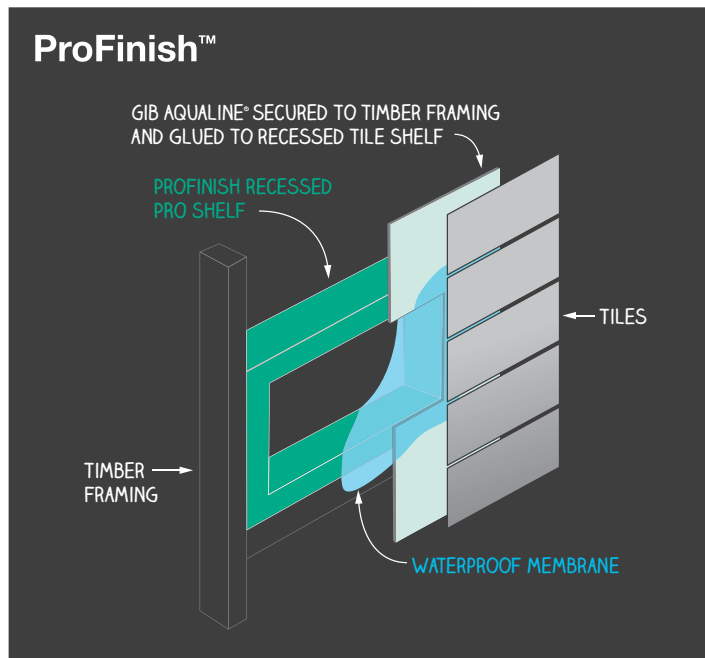

Free Recessed Shelf

*with every tile shower order**

During the month of February, every Newline Tile Shower ordered will receive a free 370x320 ProFinish recessed shelf.

*Free recessed shelf offer is only available during the month of February 2018. Commercial orders not included. One 370x320 ProFinish recessed shelf per tile shower order. No size or product swaps. Offer is at Newline's discretion.