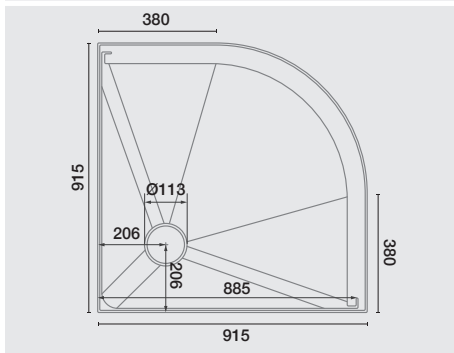

Acrylic Tray Sizes

820x820 - 2 sided

915x915 - 2 sided

1000x1000 - 2 sided

915x750 Left Hand - 2 sided

915x750 Right Hand - 2 sided

1200x915 Left Hand - 2 sided

1200x915 Right Hand - 2 sided

810x810 - 3 sided (810Dx815W)*

900x900 - 3 sided (900Dx905W)*

1000x1000 - 3 sided (1000Dx1005W)*

1200x915 - 3 sided (915Dx1205W)*

915 - Curved

1015 - Curved

1055 - Neo Angle

955 - Neo Angle

1200x900 - 3 sided

1200x900 Right Hand - 2 sided

1200x900 Left Hand - 2 sided

*True size +/- 3mm