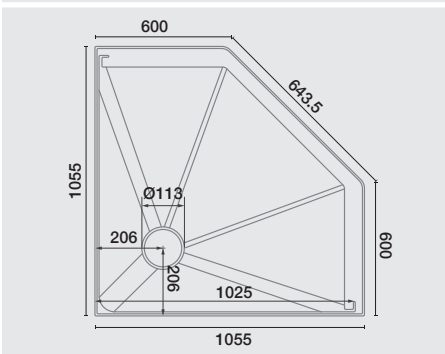

Acrylic Tray Sizes

820x820 - 2 sided

915x915 - 2 sided

1000x1000 - 2 sided

915x750 Left Hand - 2 sided

915x750 Right Hand - 2 sided

1200x915 Left Hand - 2 sided

1200x915 Right Hand - 2 sided

810x810 - 3 sided (810Dx815W)*

900x900 - 3 sided (900Dx905W)*

1000x1000 - 3 sided (1000Dx1005W)*

1200x915 - 3 sided (915Dx1205W)*

915 - Curved

1015 - Curved

1055 - Neo Angle

955 - Neo Angle

1200x900 - 3 sided

1200x900 Right Hand - 2 sided

1200x900 Left Hand - 2 sided

*True size +/- 3mm