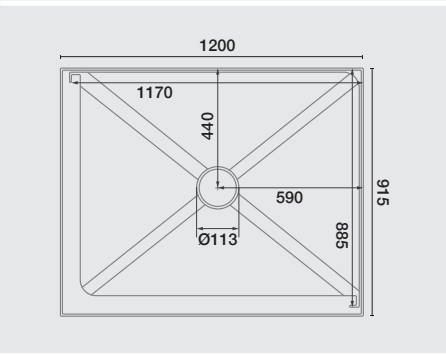

Acrylic Tray Sizes

820x820 - 2 sided

915x915 - 2 sided

1000x1000 - 2 sided

915x750 Left Hand - 2 sided

915x750 Right Hand - 2 sided

1200x915 Left Hand - 2 sided

1200x915 Right Hand - 2 sided

810x810 - 3 sided (810Dx815W)*

900x900 - 3 sided (900Dx905W)*

1000x1000 - 3 sided (1000Dx1005W)*

1200x915 - 3 sided (915Dx1205W)*

915 - Curved

1015 - Curved

1055 - Neo Angle

955 - Neo Angle

1200x900 - 3 sided

1200x900 Right Hand - 2 sided

1200x900 Left Hand - 2 sided

*True size +/- 3mm