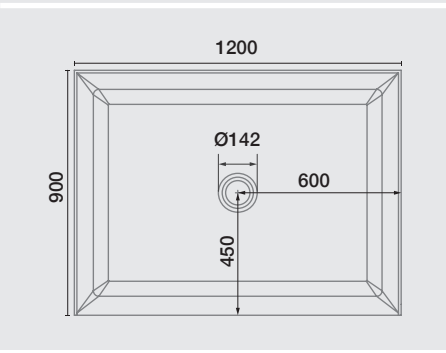

Acrylic Tray Sizes

820x820 - 2 sided

915x915 - 2 sided

1000x1000 - 2 sided

915x750 Left Hand - 2 sided

915x750 Right Hand - 2 sided

1200x915 Left Hand - 2 sided

1200x915 Right Hand - 2 sided

810x810 - 3 sided (810Dx815W)*

900x900 - 3 sided (900Dx905W)*

1000x1000 - 3 sided (1000Dx1005W)*

1200x915 - 3 sided (915Dx1205W)*

915 - Curved

1015 - Curved

1055 - Neo Angle

955 - Neo Angle

1200x900 - 3 sided

1200x900 Right Hand - 2 sided

1200x900 Left Hand - 2 sided

*True size +/- 3mm