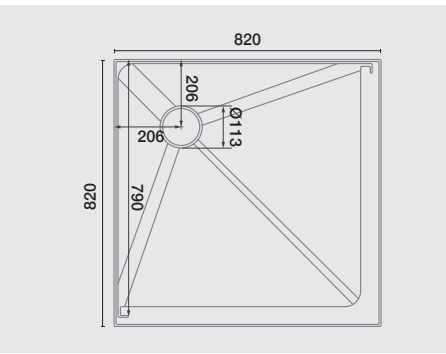

Acrylic Tray Sizes

820x820 - 2 sided

915x915 - 2 sided

1000x1000 - 2 sided

915x750 Left Hand - 2 sided

915x750 Right Hand - 2 sided

1200x915 Left Hand - 2 sided

1200x915 Right Hand - 2 sided

810x810 - 3 sided (810Dx815W)*

900x900 - 3 sided (900Dx905W)*

1000x1000 - 3 sided (1000Dx1005W)*

1200x915 - 3 sided (915Dx1205W)*

915 - Curved

1015 - Curved

1055 - Neo Angle

955 - Neo Angle

1200x900 - 3 sided

1200x900 Right Hand - 2 sided

1200x900 Left Hand - 2 sided

*True size +/- 3mm