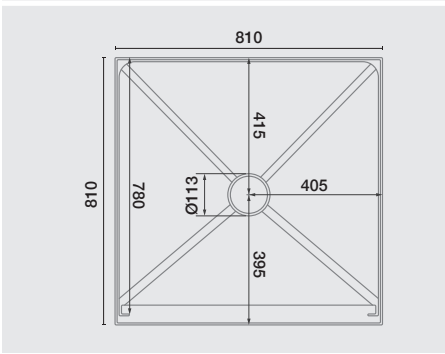

Acrylic Tray Sizes

820x820 - 2 sided

915x915 - 2 sided

1000x1000 - 2 sided

915x750 Left Hand - 2 sided

915x750 Right Hand - 2 sided

1200x915 Left Hand - 2 sided

1200x915 Right Hand - 2 sided

810x810 - 3 sided (810Dx815W)*

900x900 - 3 sided (900Dx905W)*

1000x1000 - 3 sided (1000Dx1005W)*

1200x915 - 3 sided (915Dx1205W)*

915 - Curved

1015 - Curved

1055 - Neo Angle

955 - Neo Angle

1200x900 - 3 sided

1200x900 Right Hand - 2 sided

1200x900 Left Hand - 2 sided

*True size +/- 3mm