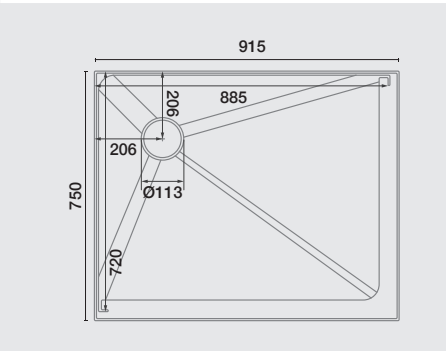

Acrylic Tray Sizes

820x820 - 2 sided

915x915 - 2 sided

1000x1000 - 2 sided

915x750 Left Hand - 2 sided

915x750 Right Hand - 2 sided

1200x915 Left Hand - 2 sided

1200x915 Right Hand - 2 sided

810x810 - 3 sided (810Dx815W)*

900x900 - 3 sided (900Dx905W)*

1000x1000 - 3 sided (1000Dx1005W)*

1200x915 - 3 sided (915Dx1205W)*

915 - Curved

1015 - Curved

1055 - Neo Angle

955 - Neo Angle

1200x900 - 3 sided

1200x900 Right Hand - 2 sided

1200x900 Left Hand - 2 sided

*True size +/- 3mm