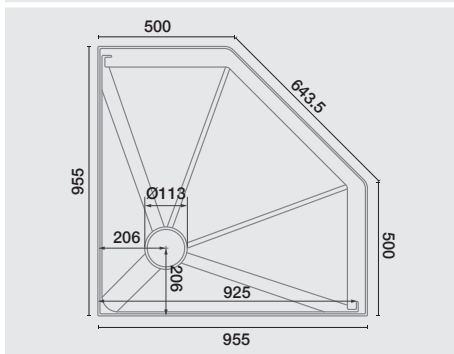

Acrylic Tray Sizes

820x820 - 2 sided

915x915 - 2 sided

1000x1000 - 2 sided

915x750 Left Hand - 2 sided

915x750 Right Hand - 2 sided

1200x915 Left Hand - 2 sided

1200x915 Right Hand - 2 sided

810x810 - 3 sided (810Dx815W)*

900x900 - 3 sided (900Dx905W)*

1000x1000 - 3 sided (1000Dx1005W)*

1200x915 - 3 sided (915Dx1205W)*

915 - Curved

1015 - Curved

1055 - Neo Angle

955 - Neo Angle

1200x900 - 3 sided

1200x900 Right Hand - 2 sided

1200x900 Left Hand - 2 sided

*True size +/- 3mm