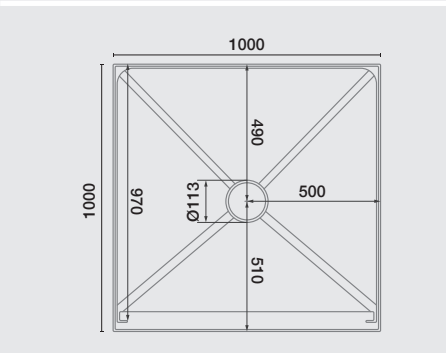

Acrylic Tray Sizes

820x820 - 2 sided

915x915 - 2 sided

1000x1000 - 2 sided

915x750 Left Hand - 2 sided

915x750 Right Hand - 2 sided

1200x915 Left Hand - 2 sided

1200x915 Right Hand - 2 sided

810x810 - 3 sided (810Dx815W)*

900x900 - 3 sided (900Dx905W)*

1000x1000 - 3 sided (1000Dx1005W)*

1200x915 - 3 sided (915Dx1205W)*

915 - Curved

1015 - Curved

1055 - Neo Angle

955 - Neo Angle

1200x900 - 3 sided

1200x900 Right Hand - 2 sided

1200x900 Left Hand - 2 sided

*True size +/- 3mm