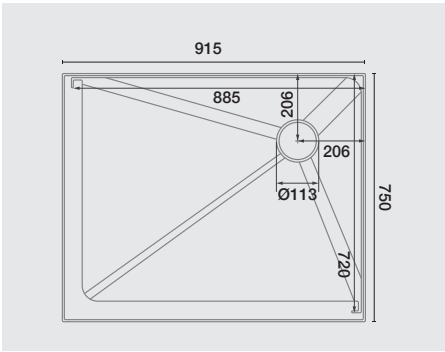

Acrylic Tray Sizes

820x820 - 2 sided

915x915 - 2 sided

1000x1000 - 2 sided

915x750 Left Hand - 2 sided

915x750 Right Hand - 2 sided

1200x915 Left Hand - 2 sided

1200x915 Right Hand - 2 sided

810x810 - 3 sided (810Dx815W)*

900x900 - 3 sided (900Dx905W)*

1000x1000 - 3 sided (1000Dx1005W)*

1200x915 - 3 sided (915Dx1205W)*

915 - Curved

1015 - Curved

1055 - Neo Angle

955 - Neo Angle

1200x900 - 3 sided

1200x900 Right Hand - 2 sided

1200x900 Left Hand - 2 sided

*True size +/- 3mm