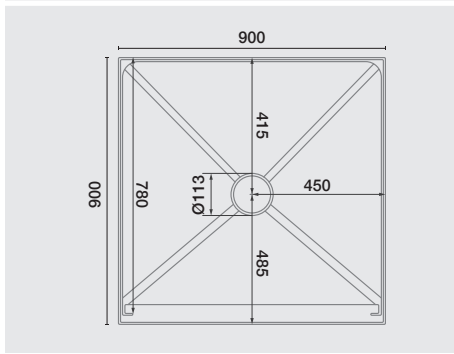

Acrylic Tray Sizes

820x820 - 2 sided

915x915 - 2 sided

1000x1000 - 2 sided

915x750 Left Hand - 2 sided

915x750 Right Hand - 2 sided

1200x915 Left Hand - 2 sided

1200x915 Right Hand - 2 sided

810x810 - 3 sided (810Dx815W)*

900x900 - 3 sided (900Dx905W)*

1000x1000 - 3 sided (1000Dx1005W)*

1200x915 - 3 sided (915Dx1205W)*

915 - Curved

1015 - Curved

1055 - Neo Angle

955 - Neo Angle

1200x900 - 3 sided

1200x900 Right Hand - 2 sided

1200x900 Left Hand - 2 sided

*True size +/- 3mm