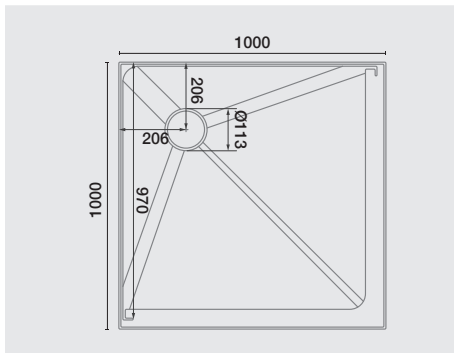

Acrylic Tray Sizes

820x820 - 2 sided

915x915 - 2 sided

1000x1000 - 2 sided

915x750 Left Hand - 2 sided

915x750 Right Hand - 2 sided

1200x915 Left Hand - 2 sided

1200x915 Right Hand - 2 sided

810x810 - 3 sided (810Dx815W)*

900x900 - 3 sided (900Dx905W)*

1000x1000 - 3 sided (1000Dx1005W)*

1200x915 - 3 sided (915Dx1205W)*

915 - Curved

1015 - Curved

1055 - Neo Angle

955 - Neo Angle

1200x900 - 3 sided

1200x900 Right Hand - 2 sided

1200x900 Left Hand - 2 sided

*True size +/- 3mm