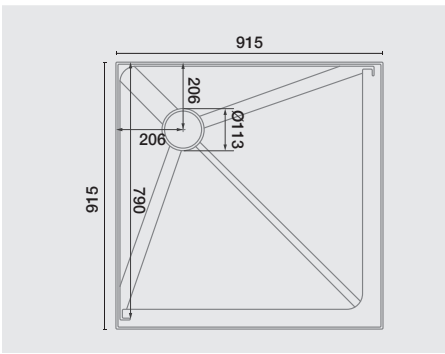

Acrylic Tray Sizes

820x820 - 2 sided

915x915 - 2 sided

1000x1000 - 2 sided

915x750 Left Hand - 2 sided

915x750 Right Hand - 2 sided

1200x915 Left Hand - 2 sided

1200x915 Right Hand - 2 sided

810x810 - 3 sided (810Dx815W)*

900x900 - 3 sided (900Dx905W)*

1000x1000 - 3 sided (1000Dx1005W)*

1200x915 - 3 sided (915Dx1205W)*

915 - Curved

1015 - Curved

1055 - Neo Angle

955 - Neo Angle

1200x900 - 3 sided

1200x900 Right Hand - 2 sided

1200x900 Left Hand - 2 sided

*True size +/- 3mm