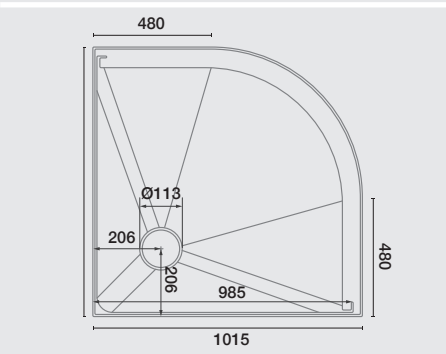

Acrylic Tray Sizes

820x820 - 2 sided

915x915 - 2 sided

1000x1000 - 2 sided

915x750 Left Hand - 2 sided

915x750 Right Hand - 2 sided

1200x915 Left Hand - 2 sided

1200x915 Right Hand - 2 sided

810x810 - 3 sided (810Dx815W)*

900x900 - 3 sided (900Dx905W)*

1000x1000 - 3 sided (1000Dx1005W)*

1200x915 - 3 sided (915Dx1205W)*

915 - Curved

1015 - Curved

1055 - Neo Angle

955 - Neo Angle

1200x900 - 3 sided

1200x900 Right Hand - 2 sided

1200x900 Left Hand - 2 sided

*True size +/- 3mm