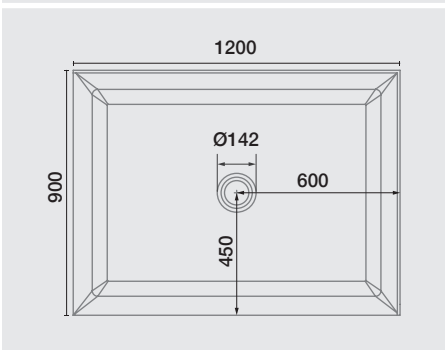

Acrylic Tray Sizes

820x820 - 2 sided

915x915 - 2 sided

1000x1000 - 2 sided

915x750 Left Hand - 2 sided

915x750 Right Hand - 2 sided

1200x915 Left Hand - 2 sided

1200x915 Right Hand - 2 sided

810x810 - 3 sided (810Dx815W)*

900x900 - 3 sided (900Dx905W)*

1000x1000 - 3 sided (1000Dx1005W)*

1200x915 - 3 sided (915Dx1205W)*

915 - Curved

1015 - Curved

1055 - Neo Angle

955 - Neo Angle

1200x900 - 3 sided

1200x900 Right Hand - 2 sided

1200x900 Left Hand - 2 sided

*True size +/- 3mm