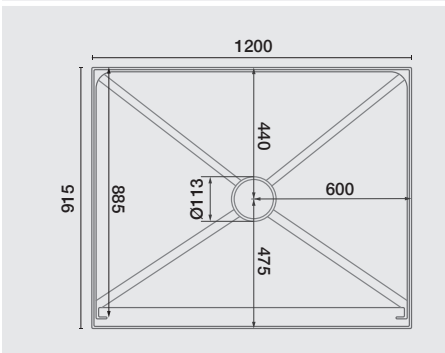

Acrylic Tray Sizes

820x820 - 2 sided

915x915 - 2 sided

1000x1000 - 2 sided

915x750 Left Hand - 2 sided

915x750 Right Hand - 2 sided

1200x915 Left Hand - 2 sided

1200x915 Right Hand - 2 sided

810x810 - 3 sided (810Dx815W)*

900x900 - 3 sided (900Dx905W)*

1000x1000 - 3 sided (1000Dx1005W)*

1200x915 - 3 sided (915Dx1205W)*

915 - Curved

1015 - Curved

1055 - Neo Angle

955 - Neo Angle

1200x900 - 3 sided

1200x900 Right Hand - 2 sided

1200x900 Left Hand - 2 sided

*True size +/- 3mm