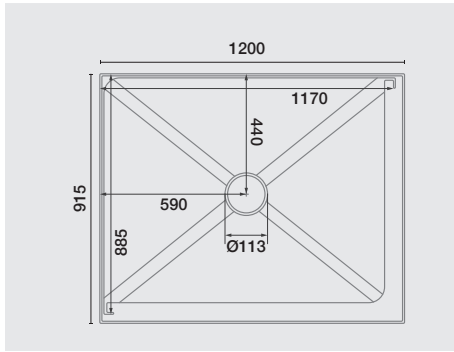

Acrylic Tray Sizes

820x820 - 2 sided

915x915 - 2 sided

1000x1000 - 2 sided

915x750 Left Hand - 2 sided

915x750 Right Hand - 2 sided

1200x915 Left Hand - 2 sided

1200x915 Right Hand - 2 sided

810x810 - 3 sided (810Dx815W)*

900x900 - 3 sided (900Dx905W)*

1000x1000 - 3 sided (1000Dx1005W)*

1200x915 - 3 sided (915Dx1205W)*

915 - Curved

1015 - Curved

1055 - Neo Angle

955 - Neo Angle

1200x900 - 3 sided

1200x900 Right Hand - 2 sided

1200x900 Left Hand - 2 sided

*True size +/- 3mm