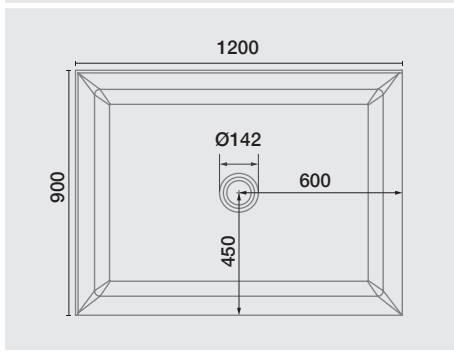

Acrylic Tray Sizes

820x820 - 2 sided

915x915 - 2 sided

1000x1000 - 2 sided

915x750 Left Hand - 2 sided

915x750 Right Hand - 2 sided

1200x915 Left Hand - 2 sided

1200x915 Right Hand - 2 sided

810x810 - 3 sided (810Dx815W)*

900x900 - 3 sided (900Dx905W)*

1000x1000 - 3 sided (1000Dx1005W)*

1200x915 - 3 sided (915Dx1205W)*

915 - Curved

1015 - Curved

1055 - Neo Angle

955 - Neo Angle

1200x900 - 3 sided

1200x900 Right Hand - 2 sided

1200x900 Left Hand - 2 sided

*True size +/- 3mm