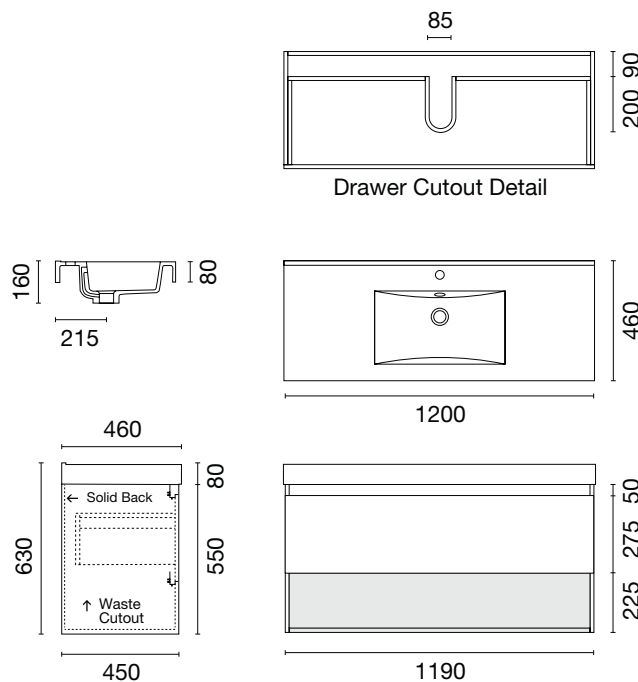

Colour
Selection

TOP DIMENSIONS
(+ or - 3mm)

FEATURES:

- Warranty 5 years on basin and cabinet
- Soft-close Drawer Hardware
- Water resistant material
- Composite Stone (80mm) or Counter Top (20mm) options

Concrete
Formwood
(puregrain)

White Painted
Wood
(puregrain)

Snowdrift
(pear)

TOP DIMENSIONS
(+ or - 3mm)

FEATURES:

- Warranty 5 years on basin and cabinet
- Soft-close Drawer Hardware
- Water resistant material
- Composite Stone (80mm) or Counter Top (20mm) options

750

1 Drawer wall cabinet

Colour
Selection

TOP DIMENSIONS
(+ or - 3mm)

FEATURES:

- Warranty 5 years on basin and cabinet
- Soft-close Drawer Hardware
- Water resistant material
- Composite Stone (80mm) or Counter Top (20mm) options

1800

2 Drawer wall cabinet

Colour Selection

TOP DIMENSIONS
(+ or - 3mm)