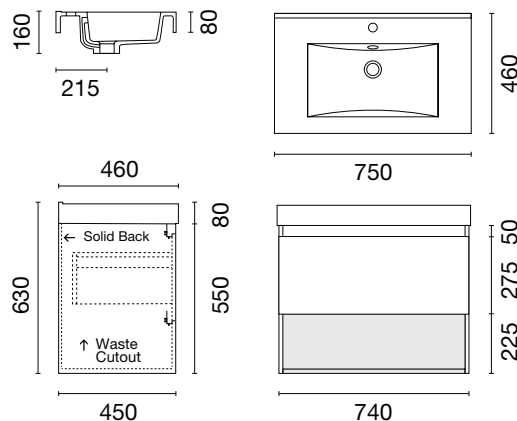

Colour
Selection

TOP DIMENSIONS
(+ or - 3mm)

FEATURES:

- Warranty 5 years on basin and cabinet
- Soft-close Drawer Hardware
- Water resistant material
- Composite Stone (80mm) or Counter Top (20mm) options

Concrete
Formwood
(puregrain)

White Painted
Wood
(puregrain)

Snowdrift
(pear)

TOP DIMENSIONS
(+ or - 3mm)

FEATURES:

- Warranty 5 years on basin and cabinet
- Soft-close Drawer Hardware
- Water resistant material
- Composite Stone (80mm) or Counter Top (20mm) options

750

1 Drawer wall cabinet

Colour
Selection

TOP DIMENSIONS
(+ or - 3mm)

FEATURES:

- Warranty 5 years on basin and cabinet
- Soft-close Drawer Hardware
- Water resistant material
- Composite Stone (80mm) or Counter Top (20mm) options

1800

2 Drawer wall cabinet

Colour Selection

TOP DIMENSIONS
(+ or - 3mm)