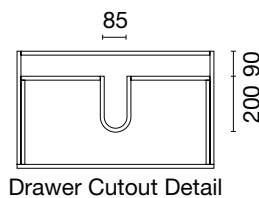

Concrete
Formwood
(puregrain)

White Painted
Wood
(puregrain)

Snowdrift
(pear)

TOP DIMENSIONS
(+ or - 3mm)

FEATURES:

- Warranty 5 years on basin and cabinet
- Soft-close Drawer Hardware
- Water resistant material
- Composite Stone (80mm) or Counter Top (20mm) options

750

1 Drawer wall cabinet

Colour
Selection

TOP DIMENSIONS
(+ or - 3mm)

FEATURES:

- Warranty 5 years on basin and cabinet
- Soft-close Drawer Hardware
- Water resistant material
- Composite Stone (80mm) or Counter Top (20mm) options

1800

2 Drawer wall cabinet

Colour Selection

TOP DIMENSIONS
(+ or - 3mm)