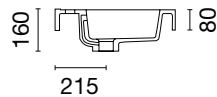

TOP DIMENSIONS
(+ or - 3mm)

FEATURES:

- Warranty 5 years on basin and cabinet
- Soft-close Drawer Hardware
- Water resistant material
- Composite Stone (80mm) or Counter Top (20mm) options

900

1 Drawer wall cabinet

Colour
Selection

TOP DIMENSIONS
(+ or - 3mm)

FEATURES:

- Warranty 5 years on basin and cabinet
- Soft-close Drawer Hardware
- Water resistant material
- Composite Stone (80mm) or Counter Top (20mm) options