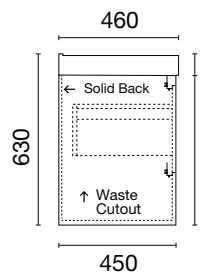

TOP DIMENSIONS
(+ or - 3mm)

FEATURES:

- Warranty 5 years on basin and cabinet
- Soft-close Drawer Hardware
- Water resistant material
- Composite Stone (80mm) or Counter Top (20mm) options

900

1 Drawer wall cabinet

Colour
Selection

TOP DIMENSIONS
(+ or - 3mm)

FEATURES:

- Warranty 5 years on basin and cabinet
- Soft-close Drawer Hardware
- Water resistant material
- Composite Stone (80mm) or Counter Top (20mm) options