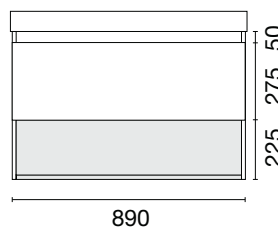

TOP DIMENSIONS
(+ or - 3mm)

FEATURES:

- Warranty 5 years on basin and cabinet
- Soft-close Drawer Hardware
- Water resistant material
- Composite Stone (80mm) or Counter Top (20mm) options

900

1 Drawer wall cabinet

Colour
Selection

TOP DIMENSIONS
(+ or - 3mm)

FEATURES:

- Warranty 5 years on basin and cabinet
- Soft-close Drawer Hardware
- Water resistant material
- Composite Stone (80mm) or Counter Top (20mm) options