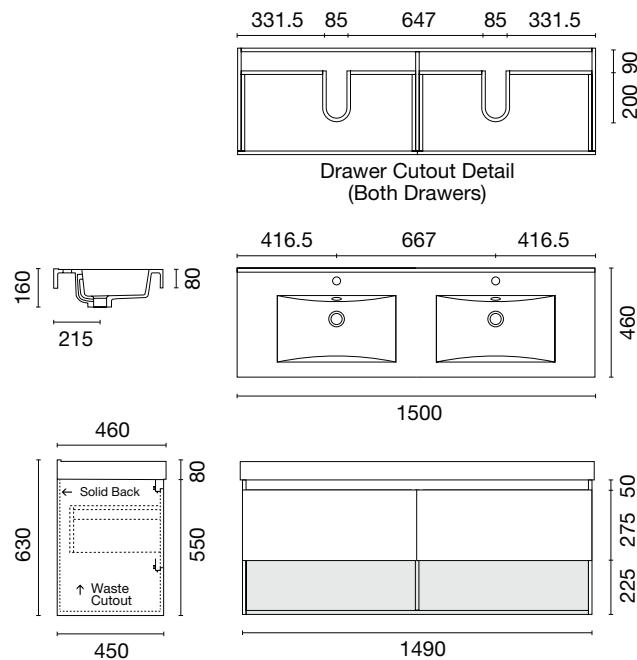

TOP DIMENSIONS
(+ or - 3mm)

FEATURES:

- Warranty 5 years on basin and cabinet
- Soft-close Drawer Hardware
- Water resistant material
- Composite Stone (80mm) or Counter Top (20mm) options

900

1 Drawer wall cabinet

Colour
Selection

TOP DIMENSIONS
(+ or - 3mm)

FEATURES:

- Warranty 5 years on basin and cabinet
- Soft-close Drawer Hardware
- Water resistant material
- Composite Stone (80mm) or Counter Top (20mm) options

750

1 Drawer wall cabinet

Colour
Selection

TOP DIMENSIONS
(+ or - 3mm)

FEATURES:

- Warranty 5 years on basin and cabinet
- Soft-close Drawer Hardware
- Water resistant material
- Composite Stone (80mm) or Counter Top (20mm) options

1800

2 Drawer wall cabinet

Colour Selection

TOP DIMENSIONS
(+ or - 3mm)