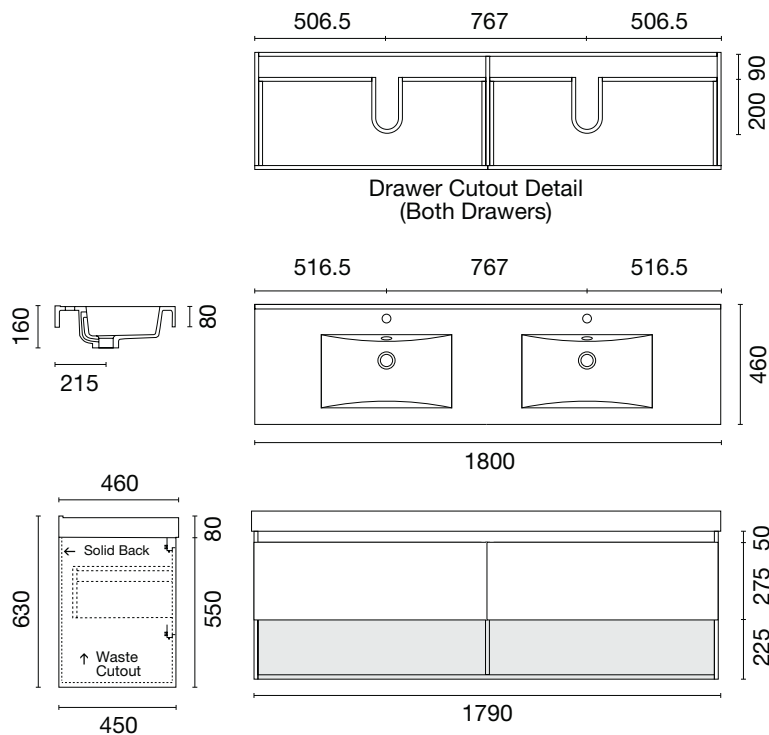

Colour
Selection

TOP DIMENSIONS
(+ or - 3mm)

FEATURES:

- Warranty 5 years on basin and cabinet
- Soft-close Drawer Hardware
- Water resistant material
- Composite Stone (80mm) or Counter Top (20mm) options

Concrete
Formwood
(puregrain)

White Painted
Wood
(puregrain)

Snowdrift
(pear)

TOP DIMENSIONS
(+ or - 3mm)

FEATURES:

- Warranty 5 years on basin and cabinet
- Soft-close Drawer Hardware
- Water resistant material
- Composite Stone (80mm) or Counter Top (20mm) options

750

1 Drawer wall cabinet

Colour
Selection

TOP DIMENSIONS
(+ or - 3mm)

FEATURES:

- Warranty 5 years on basin and cabinet
- Soft-close Drawer Hardware
- Water resistant material
- Composite Stone (80mm) or Counter Top (20mm) options

1800

2 Drawer wall cabinet

Colour Selection

TOP DIMENSIONS
(+ or - 3mm)