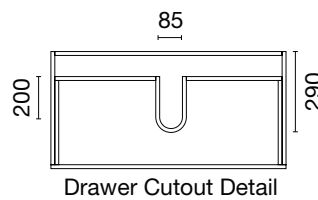

TOP DIMENSIONS
(+ or - 3mm)

FEATURES:

- Warranty 5 years on basin and cabinet
- Soft-close Drawer Hardware
- Water resistant material
- Composite Stone (80mm) or Counter Top (20mm) options

900

1 Drawer wall cabinet

Colour
Selection

TOP DIMENSIONS
(+ or - 3mm)

FEATURES:

- Warranty 5 years on basin and cabinet
- Soft-close Drawer Hardware
- Water resistant material
- Composite Stone (80mm) or Counter Top (20mm) options

750

1 Drawer wall cabinet

Colour
Selection

TOP DIMENSIONS
(+ or - 3mm)

FEATURES:

- Warranty 5 years on basin and cabinet
- Soft-close Drawer Hardware
- Water resistant material
- Composite Stone (80mm) or Counter Top (20mm) options