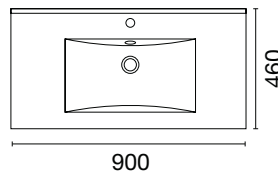

TOP DIMENSIONS
(+ or - 3mm)

FEATURES:

- Warranty 5 years on basin and cabinet
- Soft-close Drawer Hardware
- Water resistant material
- Composite Stone (80mm) or Counter Top (20mm) options

900

1 Drawer wall cabinet

Colour
Selection

TOP DIMENSIONS
(+ or - 3mm)

FEATURES:

- Warranty 5 years on basin and cabinet
- Soft-close Drawer Hardware
- Water resistant material
- Composite Stone (80mm) or Counter Top (20mm) options