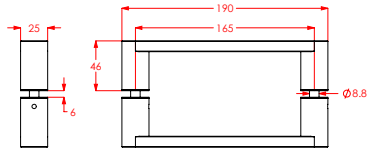

PRODUCT CODE: H5542.CR

Hardware Handle
Linear 400mm
Chrome

Length:
424mm
Centre to
Centre:
400mm

PRODUCT CODE: H5542.BK

Hardware Handle
Linear 400mm Black

Length:
424mm
Centre to
Centre:
400mm

**H5542 also available in
Brushed Brass, Brushed
Nickel and Gunmetal.*

PRODUCT CODE: K2554.CR

165mm Deluxe Handle Chrome

Length: 190mm
Centre to Centre: 165mm

PRODUCT CODE: K2554.BK

165mm Deluxe Handle Black/Alt: K8265

Length: 190mm
Centre to Centre: 165mm