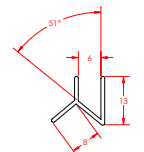

PRODUCT CODE: **I5926**

PVC Seal Vertical NEO Front of Door 1900mm
LENGTH: 1900mm