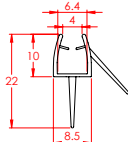

Bottom Seal Transparent
LENGTH: 905mm

PRODUCT CODE: **PAR7555**

Pivot/Neo Door Bottom Seal
LENGTH: 780mm

PRODUCT CODE: **PAR7340**

Pivot/Neo Door Bottom Seal Black
LENGTH: 780mm

BACK OF DOOR SEALS

Back of Door Shower Seals (8mm & 10mm)