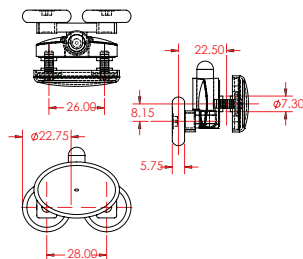

PRODUCT CODE: **K1424**

Newline Bottom Shower Roller Double Wheel, Double Clasp