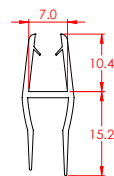

BATHSCREEN SEALS

PRODUCT CODE: **PAR2147**

Bath Screen Bottom Seal 30mm/735mm

LENGTH: 735mm

PRODUCT CODE: **PAR2154**

Bath Screen Bottom Seal 15mm/735mm

LENGTH: 735mm

PRODUCT CODE: **PAR5735**

Bathscreen Centre Seal