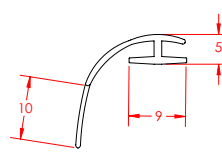

PRODUCT CODE: **I5986**

PVC Seal 6mm Back Of Door Seal Clear 2040mm/Alt: NEW4922, K6655
LENGTH: 2040mm

PRODUCT CODE: **K3812**

Pivot Back of Door Seal 1770mm
LENGTH: 1770mm

PRODUCT CODE: **K7072**

Back Of Door Seal 1837mm For Pivot
LENGTH: 1837mm

PRODUCT CODE: **K3942**

Quad Back of Door Seal 1880mm
LENGTH: 1880mm

PRODUCT CODE: **I5926**

PVC Seal Vertical NEO Front of Door 1900mm
LENGTH: 1900mm

PRODUCT CODE: **I5924**

PVC Seal Vertical Fixed Panel 2000mm Clear
LENGTH: 2000mm