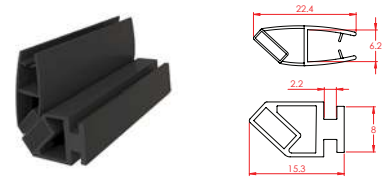

PRODUCT CODE: **PAR7333**

Magnetic Seal for Neo/Pivot Door Black

LENGTH: 1954/1919mm