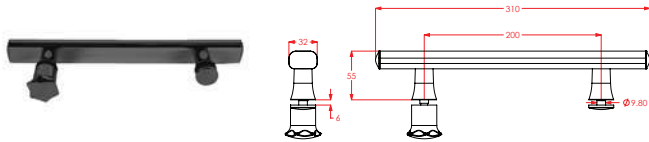

SHOWER DOOR HANDLES

Handles & Knobs

Handles

PRODUCT CODE: **PAR7661**

Handle Set Black

Length: 310mm
Centre to Centre: 200mm