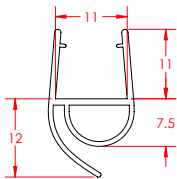

6mm Neo and 8mm Shower Door Seals

PRODUCT CODE: **I6744**

PVC Seal 8mm Door Magnetic 90/180 2000mm (pair)

LENGTH: 2000mm

PRODUCT CODE: **I6006**

PVC Seal 6mm Door Magnetic Neo Angle 2000mm Clear

LENGTH: 2000mm

BUFFER SEALS

Buffer Seals (8mm & 10mm)

BUFFER SEALS

8mm Shower Door Seals

PRODUCT CODE: **I6105**

PVC Seal 8mm Front of Door Buffer Seal 2000mm Clear

LENGTH: 2000mm

PRODUCT CODE: **PAR1028**

Buffer Strips 1890mm

LENGTH: 1890mm

PRODUCT CODE: **PAR1029**

Vertical Buffer Seal 1900mm/Alt: I8526, I1380

LENGTH: 1900mm

BUFFER SEALS

10mm Shower Door Seals

PRODUCT CODE: **PAR1212**

10mm Shower Buffer Seal 2000mm

LENGTH: 2000mm

GLAZING SEALS

Glazing Seals (6mm & 8mm)

GLAZING SEALS

6mm Shower Door Seals

PRODUCT CODE: I9502

PVC Seal 6mm Glazing 2100mm Clear