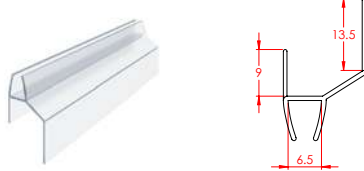

UNDER/BOTTOM DOOR SEALS

8mm Shower Door Seals

PRODUCT CODE: **I7147**

PVC Seal 8mm Under Door 700mm

LENGTH: 700mm

PRODUCT CODE: **I6044**

PVC Seal 8mm Under Door 1000mm Clear/ Alt: NEW4908

LENGTH: 1000mm