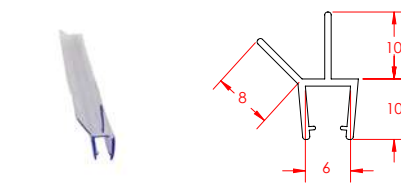

6mm Under Door Seal for Pivot/Neo

LENGTH: 680mm

PRODUCT CODE: **K6808**

Bottom Water Seal for Pivot Clear 870mm

LENGTH: 870mm

PRODUCT CODE: **K3836**

Pivot Under Door Seal A 1000mm

LENGTH: 1000mm

PRODUCT CODE: **PAR3939**

Pivot Bottom Seal 1000mm

LENGTH: 1000mm

PRODUCT CODE: **STE4622**

Fixed Glass Bottom Seal 375mm

LENGTH: 375mm

UNDER DOOR SEALS

Under Door Shower Seals (8mm & 10mm)