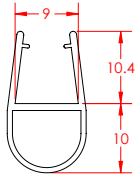

BUFFER SEALS

Buffer Seals (8mm & 10mm)

BUFFER SEALS

8mm Shower Door Seals

PRODUCT CODE: **I6105**

PVC Seal 8mm Front of Door Buffer Seal 2000mm Clear

LENGTH: 2000mm

PRODUCT CODE: **PAR1028**

Buffer Strips 1890mm

LENGTH: 1890mm

PRODUCT CODE: **PAR1029**

Vertical Buffer Seal 1900mm/Alt: I8526, I1380

LENGTH: 1900mm