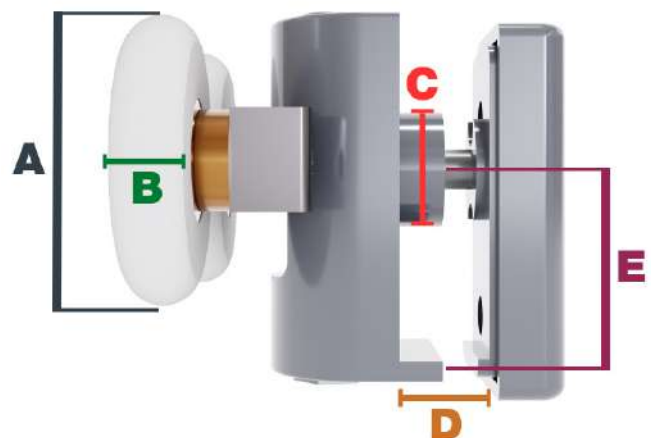

To check you are getting the correct roller size for your shower, make sure that the measurements are the same for A, B, C, D, and E.

A. Wheel Diameter

B. Wheel Width

C. Diameter of hole in glass

D. Glass Thickness

E. Distance between centre of fixing hole to edge of glass

EXPERT TIP: Bear in mind that due to wear and tear, some measurements might be 1-2mm off. The entire measurements provided above is usually the minimum size hole that the roller will fit.