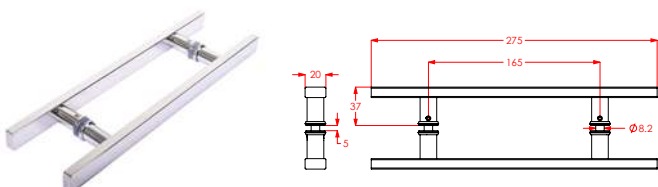

Shower Handle Set - Black

Length: 480mm
Centre to Centre: 340mm

PRODUCT CODE: **H5511.CR**

Hardware Handle 400mm Chrome

Length: 494mm
Centre to Centre: 400mm

PRODUCT CODE: **J6266**

Rollaway White Shower Handle