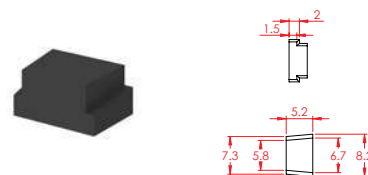

PRODUCT CODE: **K7058**

Magnetic Seal Stop For Pivot on Door Side Profile