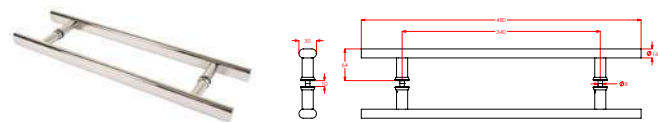

Length: 420mm
Centre to Centre: 315mm

PRODUCT CODE: **K2112**

Handle

Length: 300mm
Centre to Centre: 200mm

PRODUCT CODE: **PAR1211**

Shower Handle Set

Length: 480mm
Centre to Centre: 340mm

PRODUCT CODE: **PAR8361**