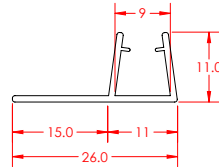

BACK OF DOOR SEALS

Back of Door Shower Seals (8mm & 10mm)

BACK OF DOOR SEALS

8mm Shower Door Seals

PRODUCT CODE: **I6112**

PVC Seal Door Wide 2000mm Clear

LENGTH: 2000mm

PRODUCT CODE: **I6020**

PVC Seal 8mm Back of Door Seal Clear 1880mm

LENGTH: 1880mm