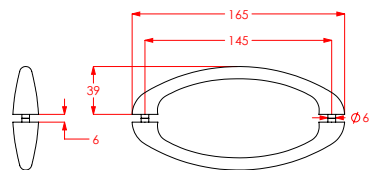

B. Screw Length

C. Inner Diameter

SHOWER DOOR HANDLES

Handles & Knobs

Handles

PRODUCT CODE: H5542.CR

Hardware Handle
Linear 400mm
Chrome

Length:
424mm
Centre to
Centre:
400mm

PRODUCT CODE: H5542.BK

Hardware Handle
Linear 400mm Black

Length:
424mm
Centre to
Centre:
400mm

**H5542 also available in
Brushed Brass, Brushed
Nickel and Gunmetal.*

PRODUCT CODE: K2554.CR

165mm Deluxe Handle Chrome

Length: 190mm
Centre to Centre: 165mm

PRODUCT CODE: K2554.BK

165mm Deluxe Handle Black/Alt: K8265

Length: 190mm
Centre to Centre: 165mm

PRODUCT CODE: PAR5001

Curved Handle Set

Length: 165mm
Centre to Centre: 145mm