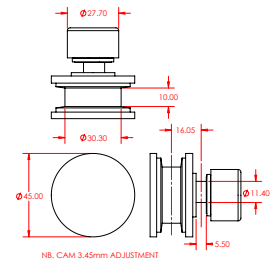

LENGTH: 2000mm

PRODUCT CODE: **I5993**

PVC Seal 6mm Magnetic Seal 2000mm Curved/ Square Clear/Alt: NEW4942

LENGTH: 2000mm

PRODUCT CODE: **PAR7548**

Magnetic Seal for Pivot Door (a pair) 1830mm

LENGTH: 1830mm

Quad Top Roller

PRODUCT CODE: **H5832**

Wheel Top Assembly

ROLLER & WHEEL SETS

Top & Bottom Rollers

Top Rollers

PRODUCT CODE: **PAR1040**

Roller