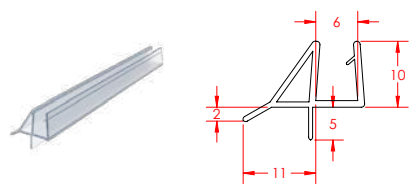

6mm Under Door Seal for Pivot/Neo

LENGTH: 680mm

PRODUCT CODE: **K6808**

Bottom Water Seal for Pivot Clear 870mm

LENGTH: 870mm

PRODUCT CODE: **K3836**

Pivot Under Door Seal A 1000mm

LENGTH: 1000mm