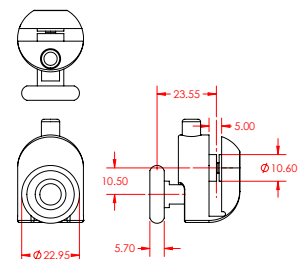

PRODUCT CODE: **K7461**

Bottom Roller for Curved