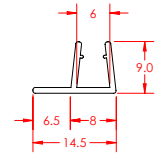

PRODUCT CODE: **K3959**

Quad Fixed Panel Water Deflector 1800mm/ Alt: K6648
LENGTH: 1800mm