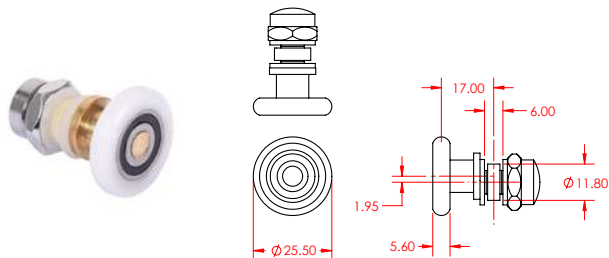

PRODUCT CODE: **K7447**

Wheel Assembly Square