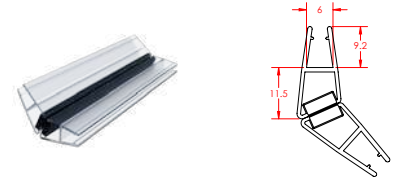

PRODUCT CODE: **I5993**

PVC Seal 6mm Magnetic Seal 2000mm Curved/ Square Clear/Alt: NEW4942

LENGTH: 2000mm