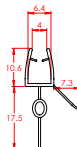

PRODUCT CODE: **PAR6916**

Bottom Seal Black
LENGTH: 905mm