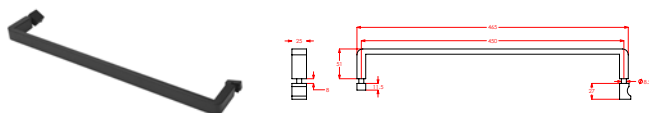

PRODUCT CODE: **PAR6879**

Handle Black

Length: 465mm
Centre to Centre: 469mm