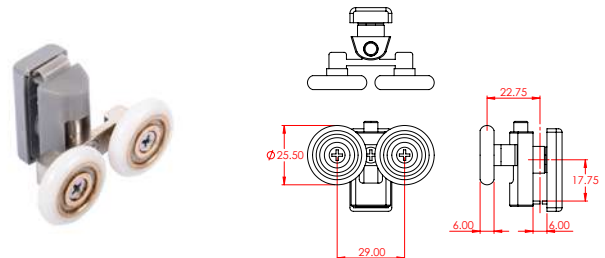

Bottom Rollers

PRODUCT CODE: **K7406**

Bottom Roller in Grey

PRODUCT CODE: **PAR1021**

Bottom Roller

PRODUCT CODE: **K7447**

Wheel Assembly Square

PRODUCT CODE: **H5825**