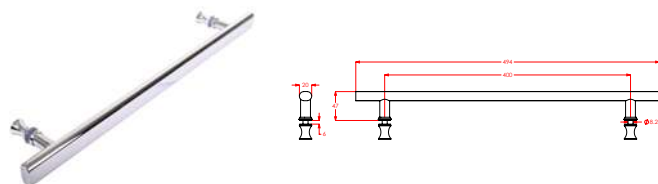

Length: 420mm
Centre to Centre: 315mm

PRODUCT CODE: **K2112**

Handle

Length: 300mm
Centre to Centre: 200mm

PRODUCT CODE: **PAR1211**

Shower Handle Set

Length: 480mm
Centre to Centre: 340mm

PRODUCT CODE: **PAR8361**

Shower Handle Set - Black

Length: 480mm
Centre to Centre: 340mm

PRODUCT CODE: **H5511.CR**

Hardware Handle 400mm Chrome

Length: 494mm
Centre to Centre: 400mm

PRODUCT CODE: **J6266**

Rollaway White Shower Handle