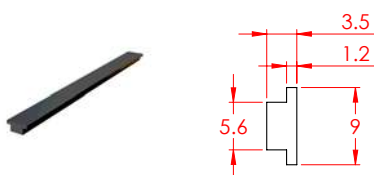

LENGTH: 1940/1935mm

PRODUCT CODE: **PAR8026**

Magnetic Seal for Neo/Pivot Door

LENGTH: 1954/1919mm

PRODUCT CODE: **PAR8040**

Magnetic Seal for Vida Sliding Door (a pair) 1830mm

LENGTH: 1830mm

PRODUCT CODE: **K4281**