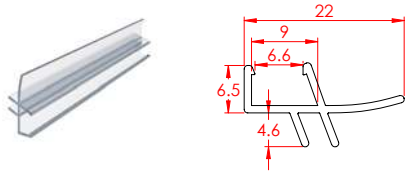

UNDER DOOR SEALS

Under Door Shower Seals (8mm & 10mm)

UNDER/BOTTOM DOOR SEALS

8mm Shower Door Seals

PRODUCT CODE: **I7147**

PVC Seal 8mm Under Door 700mm

LENGTH: 700mm