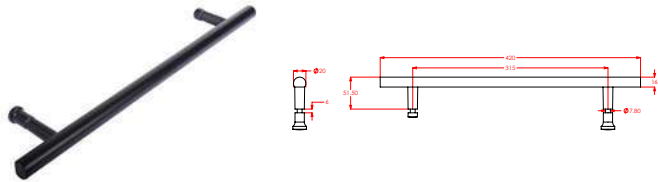

PRODUCT CODE: PAR5049

Handle Set /Alt: PAR1019

Length: 420mm
Centre to Centre: 315mm

SHOWER DOOR HANDLES

Handles & Knobs

Handles

PRODUCT CODE: **PAR6633**

Handle Set Black