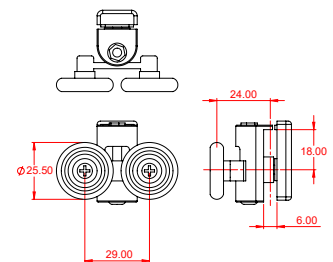

PRODUCT CODE: **H5832**

Wheel Top Assembly