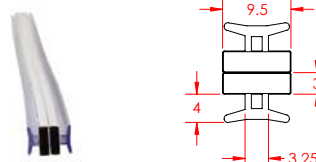

LENGTH: 2000mm

PRODUCT CODE: **I5993**

PVC Seal 6mm Magnetic Seal 2000mm Curved/ Square Clear/Alt: NEW4942

LENGTH: 2000mm

PRODUCT CODE: **PAR7548**

Magnetic Seal for Pivot Door (a pair) 1830mm

LENGTH: 1830mm