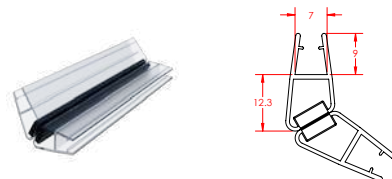

PRODUCT CODE: **I6006**

PVC Seal 6mm Door Magnetic Neo Angle 2000mm Clear

LENGTH: 2000mm