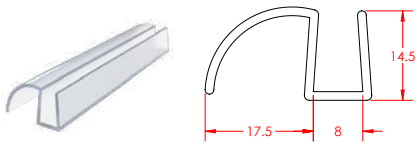

PRODUCT CODE: **I8595**

Water Deflector Seal 640mm

LENGTH: 640mm