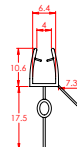

How to Choose Your Shower Seal	4
Shower Seal Shape Guide	4

UNDER AND BACK OF DOOR SEALS

Under/Bottom Door Seals

4mm & 6mm	5
8mm & 10mm	6

Back of Door Seals

4mm & 6mm	7
8mm & 10mm	8

MAGNETIC SEALS

6mm	9-10
6mm Neo & 8mm	10

PRODUCT CODE: **K3997**

Neo Back of Door Seal 1770mm
LENGTH: 1770mm

PRODUCT CODE: **I6099**

PVC Seal 6mm Aqua Check 2000mm Clear
LENGTH: 2000mm

PRODUCT CODE: **PAR6916**

Bottom Seal Black
LENGTH: 905mm

PRODUCT CODE: **PAR6809**

Bottom Seal Transparent
LENGTH: 905mm

PRODUCT CODE: **PAR7555**

Pivot/Neo Door Bottom Seal
LENGTH: 780mm

PRODUCT CODE: **PAR7340**

Pivot/Neo Door Bottom Seal Black
LENGTH: 780mm

BACK OF DOOR SEALS

Back of Door Shower Seals (8mm & 10mm)