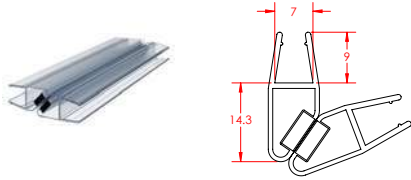

MAGNETIC SEALS

Magnetic Seals (6mm)

MAGNETIC SEALS 6mm Shower Door Seals

PRODUCT CODE: **I6051**

PVC Seal 6mm Door Magnetic 90/180 Clear (pair) 2050mm

LENGTH: 2050mm

PRODUCT CODE: **I5948**

PVC Seal 6mm Door Magnet Strip 2000mm White