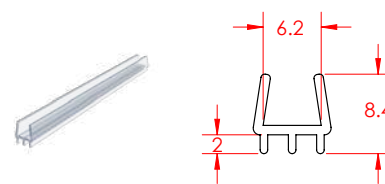

PRODUCT CODE: **STE4622**

Fixed Glass Bottom Seal 375mm

LENGTH: 375mm