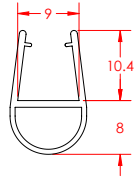

BUFFER SEALS

Buffer Seals (8mm & 10mm)

BUFFER SEALS

8mm Shower Door Seals

PRODUCT CODE: **I6105**

PVC Seal 8mm Front of Door Buffer Seal 2000mm Clear

LENGTH: 2000mm

PRODUCT CODE: **PAR1028**

Buffer Strips 1890mm

LENGTH: 1890mm

PRODUCT CODE: **PAR1029**

Vertical Buffer Seal 1900mm/Alt: I8526, I1380

LENGTH: 1900mm