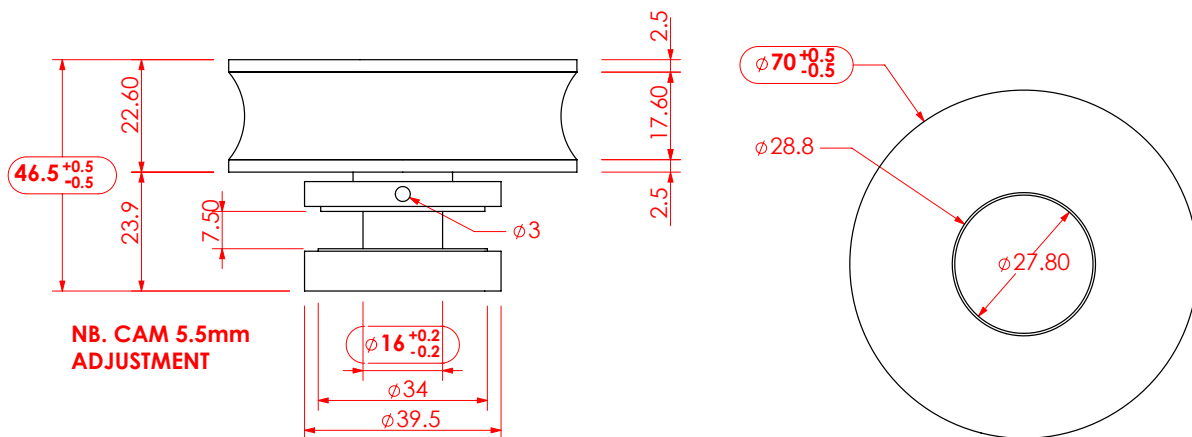

ROLLER & WHEEL SETS

Top, Bottom & Cover Rollers

Wheels

PRODUCT CODE:
H5658.CR

Hardware Door Wheel
Chrome

PRODUCT CODE:
H5658.BK

Hardware Door Wheel
Black

PRODUCT CODE:
H5658.BB

Hardware Door Wheel
Brushed Brass

PRODUCT CODE:
H5658.GM

Hardware Door Wheel
Gun Metal

PRODUCT CODE:
H5658.BN

Hardware Door Wheel
Brushed Nickel

Roller Covers

PRODUCT CODE: **K7345**

Roller Covers Chrome