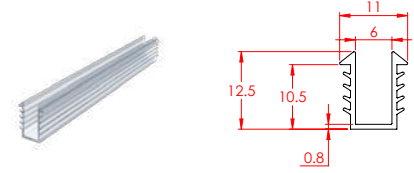

PRODUCT CODE: K4278

6mm Glazing Seal 1950mm Clear

LENGTH: 1950mm