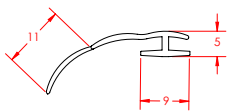

PRODUCT CODE: **K7072**

Back Of Door Seal 1837mm For Pivot
LENGTH: 1837mm