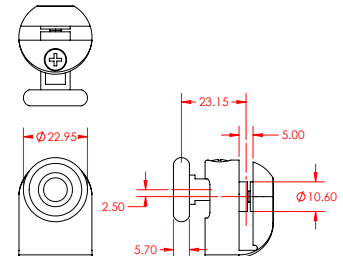

PRODUCT CODE: **K7492**

Top Roller For Curved