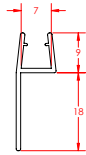

LENGTH: 600mm

BACK OF DOOR SEALS

Back of Door Shower Seals (4mm & 6mm)

BACK OF DOOR SEALS

6mm Shower Door Seals

PRODUCT CODE: **I6068**

PVC Seal 6mm Door 1900mm Clear
LENGTH: 1900mm

PRODUCT CODE: **I6082**