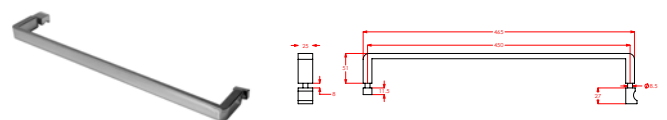

Handle Set Black

Length: 275mm
Centre to Centre: 165mm

PRODUCT CODE: **K7294**

Bath Panel Handle

PRODUCT CODE: **H8533**

Handle/Alt: PAR1045

Length: 213mm
Centre to Centre: 200mm

PRODUCT CODE: **PAR6862**