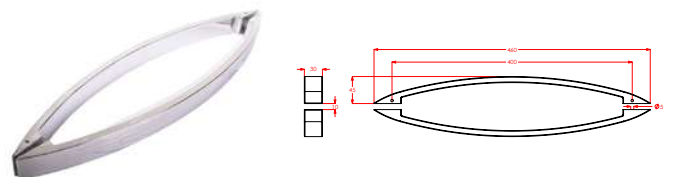

Handle Chrome

Length: 465mm
Centre to Centre: 469mm

PRODUCT CODE: **PAR6879**

Handle Black

Length: 465mm
Centre to Centre: 469mm

PRODUCT CODE: **H5498.CR**

Hardware Handle Double Curved 400mm Chrome

Length: 460mm
Centre to Centre: 400mm