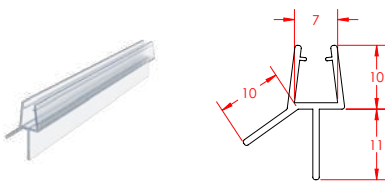

PRODUCT CODE: **K6808**

Bottom Water Seal for Pivot Clear 870mm

LENGTH: 870mm