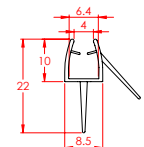

Bottom Seal Transparent
LENGTH: 905mm

PRODUCT CODE: **PAR7555**

Pivot/Neo Door Bottom Seal
LENGTH: 780mm

PRODUCT CODE: **PAR7340**

Pivot/Neo Door Bottom Seal Black
LENGTH: 780mm

BACK OF DOOR SEALS

Back of Door Shower Seals (8mm & 10mm)