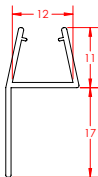

Bottom Seal Transparent
LENGTH: 905mm

PRODUCT CODE: **PAR7555**

Pivot/Neo Door Bottom Seal
LENGTH: 780mm

PRODUCT CODE: **PAR7340**

Pivot/Neo Door Bottom Seal Black
LENGTH: 780mm

BACK OF DOOR SEALS

Back of Door Shower Seals (8mm & 10mm)

BACK OF DOOR SEALS

8mm Shower Door Seals

PRODUCT CODE: **I6112**

PVC Seal Door Wide 2000mm Clear

LENGTH: 2000mm

PRODUCT CODE: **I6020**

PVC Seal 8mm Back of Door Seal Clear 1880mm

LENGTH: 1880mm

BACK OF DOOR SEALS

10mm Shower Door Seals

PRODUCT CODE: **PAR1210**

Shower Back of Door Seal 2000mm/Alt: I0574

LENGTH: 2000mm

PRODUCT CODE: **I9691**

Ultraclear PVC 10mm Back of Door H Seal

LENGTH: 2100mm

MAGNETIC SEALS

Magnetic Seals (6mm)

MAGNETIC SEALS 6mm Shower Door Seals

PRODUCT CODE: **I6051**

PVC Seal 6mm Door Magnetic 90/180 Clear (pair) 2050mm

LENGTH: 2050mm

PRODUCT CODE: **I5948**

PVC Seal 6mm Door Magnet Strip 2000mm White