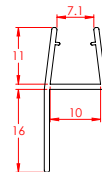

BACK OF DOOR SEALS

10mm Shower Door Seals

PRODUCT CODE: **PAR1210**

Shower Back of Door Seal 2000mm/Alt: I0574

LENGTH: 2000mm

PRODUCT CODE: **I9691**

Ultraclear PVC 10mm Back of Door H Seal

LENGTH: 2100mm