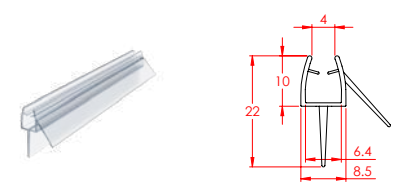

PVC Seal 6mm Under Door Seal 900mm Clear

LENGTH: 900mm

PRODUCT CODE: **PAR6664**

6mm Under Door Seal for Pivot Black

PRODUCT CODE: **I5849**

PVC Seal Door Wiper Blade Horizontal 1000mm Clear

LENGTH: 1000mm

PRODUCT CODE: **STE4615**