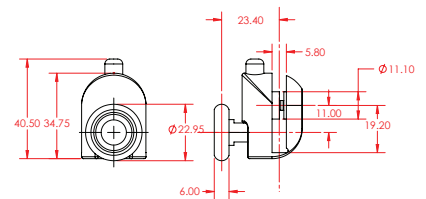

PRODUCT CODE: **K1462**

Newline Bottom Shower Roller Single Wheel, Single Clasp