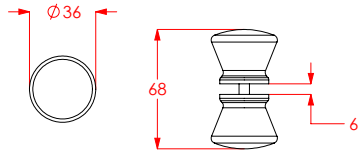

SHOWER DOOR HANDLES

Handles & Knobs

Knobs