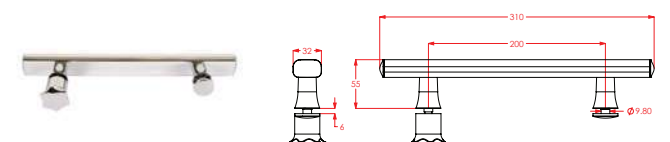

PRODUCT CODE: **PAR1037**

Handle Set

Length: 310mm
Centre to Centre: 200mm