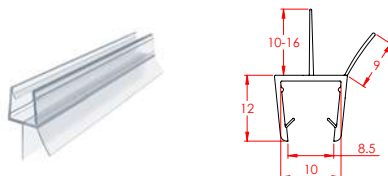

PRODUCT CODE: **I8204**

10mm Under Door Seal 1000mm

LENGTH: 1000mm