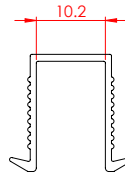

PRODUCT CODE: I1849

PVC Seal 8mm Glazing 2100mm Black

LENGTH: 2100mm

PRODUCT CODE: I9519

PVC Seal 8mm Glazing 2100mm Clear

LENGTH: 2100mm

GLAZING SEALS

Glazing Seals (10mm)

GLAZING SEALS

10mm Shower Door Seals

PRODUCT CODE: **I9526**

PVC Seal 10mm Glazing 2100mm Clear

LENGTH: 2100mm

PRODUCT CODE: **I1856**

PVC Seal 10mm Glazing 2100mm Black

LENGTH: 2100mm