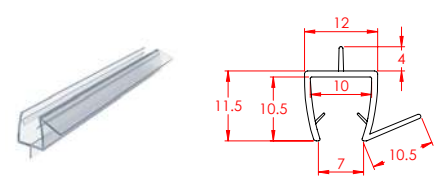

PRODUCT CODE: **I5979**

PVC Seal 10mm Under Door 650mm Clear

LENGTH: 650mm

PRODUCT CODE: **I8204**

10mm Under Door Seal 1000mm

LENGTH: 1000mm

PRODUCT CODE: **PAR1214**

10mm Shower Water Deflector