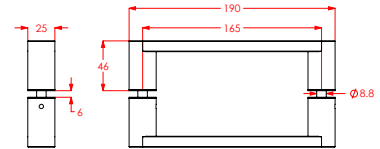

PRODUCT CODE: H5542.CR

Hardware Handle
Linear 400mm
Chrome

Length:
424mm
Centre to
Centre:
400mm

PRODUCT CODE: H5542.BK

Hardware Handle
Linear 400mm Black

Length:
424mm
Centre to
Centre:
400mm

**H5542 also available in
Brushed Brass, Brushed
Nickel and Gunmetal.*

PRODUCT CODE: K2554.CR

165mm Deluxe Handle Chrome

Length: 190mm
Centre to Centre: 165mm

PRODUCT CODE: K2554.BK

165mm Deluxe Handle Black/Alt: K8265

Length: 190mm
Centre to Centre: 165mm