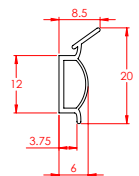

BATHSCREEN SEALS

PRODUCT CODE: **PAR2147**

Bath Screen Bottom Seal 30mm/735mm

LENGTH: 735mm

PRODUCT CODE: **PAR2154**

Bath Screen Bottom Seal 15mm/735mm

LENGTH: 735mm

PRODUCT CODE: **PAR5735**

Bathscreen Centre Seal