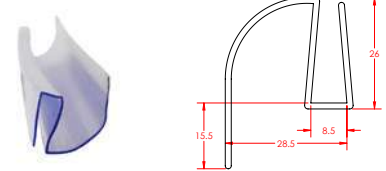

PRODUCT CODE: **PAR3939**

Pivot Bottom Seal 1000mm

LENGTH: 1000mm

PRODUCT CODE: **STE4622**

Fixed Glass Bottom Seal 375mm

LENGTH: 375mm

UNDER DOOR SEALS

Under Door Shower Seals (8mm & 10mm)

UNDER/BOTTOM DOOR SEALS

8mm Shower Door Seals

PRODUCT CODE: **I7147**

PVC Seal 8mm Under Door 700mm

LENGTH: 700mm

PRODUCT CODE: **I6044**

PVC Seal 8mm Under Door 1000mm Clear/ Alt: NEW4908

LENGTH: 1000mm