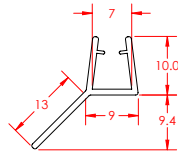

LENGTH: 600mm

BACK OF DOOR SEALS

Back of Door Shower Seals (4mm & 6mm)

BACK OF DOOR SEALS

6mm Shower Door Seals

PRODUCT CODE: **I6068**

PVC Seal 6mm Door 1900mm Clear
LENGTH: 1900mm

PRODUCT CODE: **I6082**

PVC Seal 6mm Door Neo 1900mm Clear
LENGTH: 1900mm

PRODUCT CODE: **K3959**

Quad Fixed Panel Water Deflector 1800mm/ Alt: K6648
LENGTH: 1800mm

PRODUCT CODE: **PAR5162**

6mm Back Of Door Seal for Curved
LENGTH: 1900mm

PRODUCT CODE: **I5986**

PVC Seal 6mm Back Of Door Seal Clear 2040mm/Alt: NEW4922, K6655
LENGTH: 2040mm

PRODUCT CODE: **K3812**

Pivot Back of Door Seal 1770mm
LENGTH: 1770mm

PRODUCT CODE: **K7072**

Back Of Door Seal 1837mm For Pivot
LENGTH: 1837mm