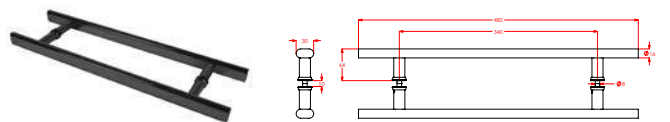

Length: 420mm
Centre to Centre: 315mm

PRODUCT CODE: **K2112**

Handle

Length: 300mm
Centre to Centre: 200mm

PRODUCT CODE: **PAR1211**

Shower Handle Set

Length: 480mm
Centre to Centre: 340mm

PRODUCT CODE: **PAR8361**