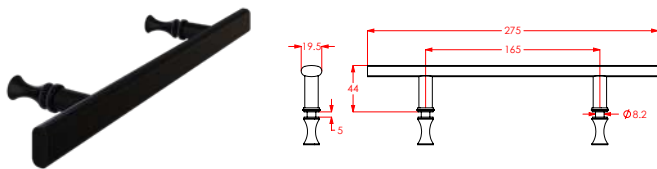

Handles

PRODUCT CODE: **PAR7661**

Handle Set Black

Length: 310mm
Centre to Centre: 200mm

PRODUCT CODE: **K6877.CR**

Handle Set Chrome

Length: 275mm
Centre to Centre: 165mm

PRODUCT CODE: **K6877.BK**