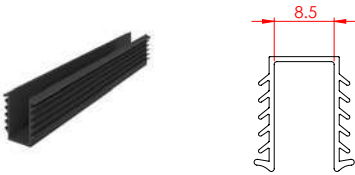

6mm Glazing Seal 1950mm - Black

LENGTH: 1950mm

PRODUCT CODE: I6129

Shower Door Glazing

PRODUCT CODE: J6143

Rollaway Wiper Blade

GLAZING SEALS

8mm Shower Door Seals