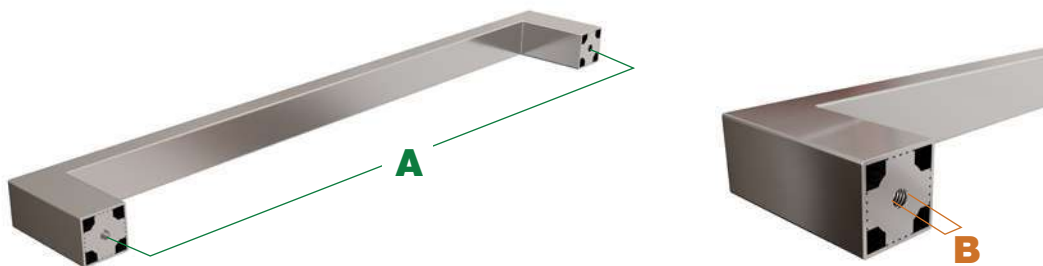

SHOWER DOOR HANDLES

Handles & Knobs

HOW TO CHOOSE YOUR SHOWER HANDLES

Shower Door Handles

Measure the distance between centres of the fixing holes, as well as the minimum holed diameter in the shower glass.

SHOWER HANDLE SIZE GUIDE

A. Distance between centres of fixing holes

B. Minimum hole diameter in glass

SHOWER DOOR KNOB SIZE GUIDE

Knobs

Measure the distance between centers of the fixing holes, as well as the minimum holed diameter in the the shower glass.

A. Screw Diameter

B. Screw Length

C. Inner Diameter