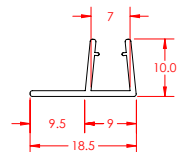

PRODUCT CODE: **I5986**

PVC Seal 6mm Back Of Door Seal Clear 2040mm/Alt: NEW4922, K6655
LENGTH: 2040mm

PRODUCT CODE: **K3812**

Pivot Back of Door Seal 1770mm
LENGTH: 1770mm

PRODUCT CODE: **K7072**

Back Of Door Seal 1837mm For Pivot
LENGTH: 1837mm