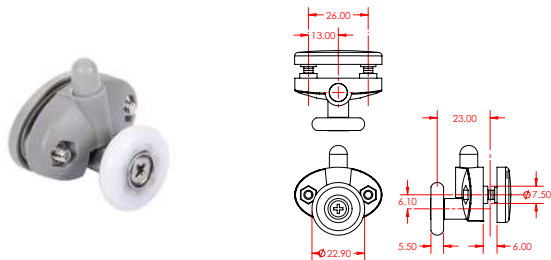

ROLLER & WHEEL SETS

Top, Bottom & Cover Rollers

Bottom Rollers

PRODUCT CODE: **K7406**

Bottom Roller in Grey