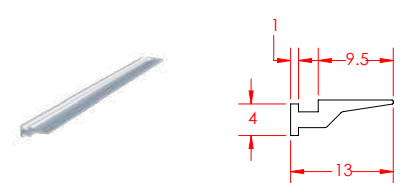

PRODUCT CODE: **I5849**

PVC Seal Door Wiper Blade Horizontal 1000mm Clear

LENGTH: 1000mm