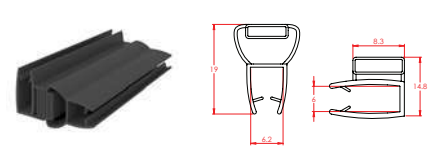

PRODUCT CODE: **PAR6996**

Magnetic Seal Set Black (1764/1808)

LENGTH: 1764/1808mm