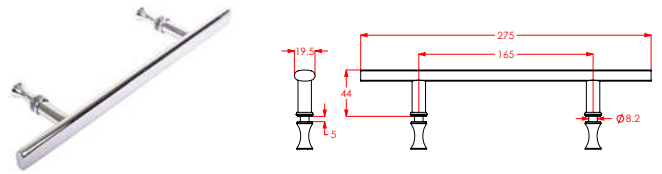

PRODUCT CODE: **K6877.CR**

Handle Set Chrome

Length: 275mm
Centre to Centre: 165mm