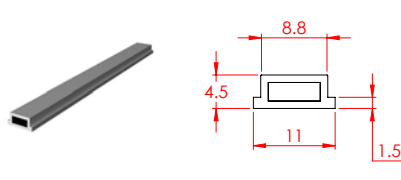

MAGNETIC SEALS

Magnetic Seals (6mm)

MAGNETIC SEALS 6mm Shower Door Seals

PRODUCT CODE: **I6051**

PVC Seal 6mm Door Magnetic 90/180 Clear (pair) 2050mm

LENGTH: 2050mm

PRODUCT CODE: **I5948**

PVC Seal 6mm Door Magnet Strip 2000mm White