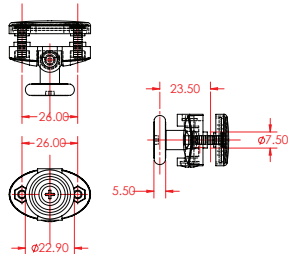

PRODUCT CODE: **K7478**

Top Roller in Grey