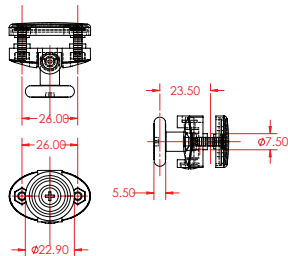

PRODUCT CODE: **K1509**

Newline Top Shower Roller Single Wheel, Double Clasp