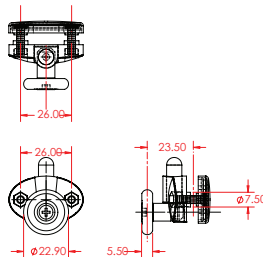

Bottom Rollers

PRODUCT CODE: **K1523**

Newline Bottom Shower Roller Single Wheel, Double Clasp