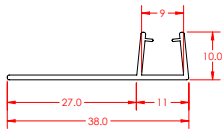

BACK OF DOOR SEALS

Back of Door Shower Seals (8mm & 10mm)

BACK OF DOOR SEALS

8mm Shower Door Seals

PRODUCT CODE: **I6112**

PVC Seal Door Wide 2000mm Clear

LENGTH: 2000mm

PRODUCT CODE: **I6020**

PVC Seal 8mm Back of Door Seal Clear 1880mm

LENGTH: 1880mm