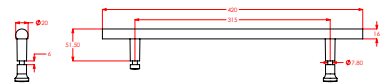

Length: 190mm
Centre to Centre: 165mm

PRODUCT CODE: K2554.BK

165mm Deluxe Handle Black/Alt: K8265

Length: 190mm
Centre to Centre: 165mm

PRODUCT CODE: PAR5001

Curved Handle Set

Length: 165mm
Centre to Centre: 145mm