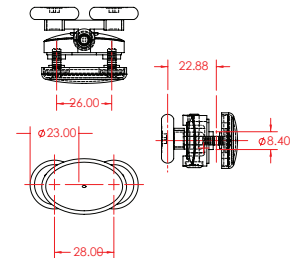

PRODUCT CODE: **K1448**

Newline Top Shower Roller Double Wheel, Double Clasp