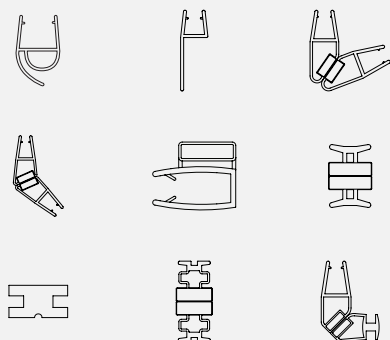

Check this measurement in a few different places, as the gap can sometimes vary in size.

3 Measure the overall length of the glass.

Check this measurement in a few different places, as the gap can sometimes vary in size.

NEWLINE SEAL SHAPE GUIDE

STRAIGHT SEALS

UNDER DOOR SEALS

BACK OF DOOR SEALS

MAGNETIC SEALS

BUFFER SEALS

UNDER DOOR SEALS

Under Door Shower Seals (4mm & 6mm)