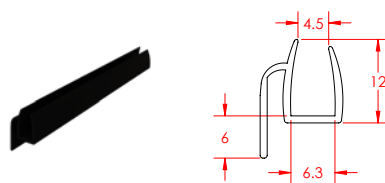

PRODUCT CODE: **PAR6664**

6mm Under Door Seal for Pivot Black