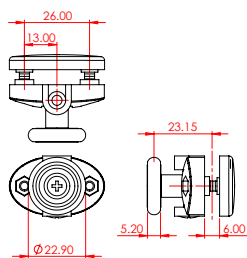

PRODUCT CODE: **K3904**

Quad Top Roller