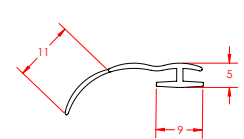

PRODUCT CODE: **K3812**

Pivot Back of Door Seal 1770mm
LENGTH: 1770mm