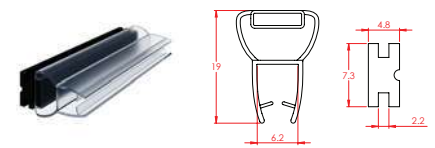

PRODUCT CODE: **PAR8040**

Magnetic Seal for Vida Sliding Door (a pair) 1830mm

LENGTH: 1830mm