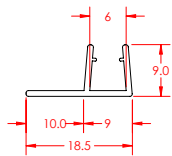

PRODUCT CODE: **PAR5162**

6mm Back Of Door Seal for Curved
LENGTH: 1900mm