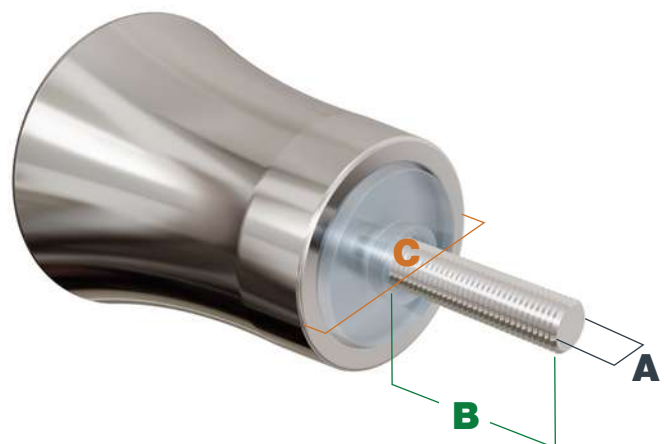

Shower Door Handles

Measure the distance between centres of the fixing holes, as well as the minimum holed diameter in the shower glass.

SHOWER HANDLE SIZE GUIDE

A. Distance between centres of fixing holes

B. Minimum hole diameter in glass

SHOWER DOOR KNOB SIZE GUIDE

Knobs

Measure the distance between centers of the fixing holes, as well as the minimum holed diameter in the the shower glass.

A. Screw Diameter

B. Screw Length

C. Inner Diameter

SHOWER DOOR HANDLES

Handles & Knobs

Handles

PRODUCT CODE: H5542.CR

Hardware Handle
Linear 400mm
Chrome

Length:
424mm
Centre to
Centre:
400mm