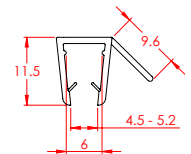

PRODUCT CODE: **I6099**

PVC Seal 6mm Aqua Check 2000mm Clear
LENGTH: 2000mm