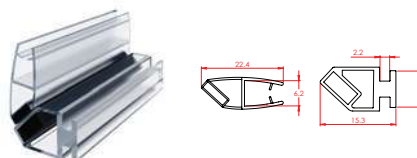

PRODUCT CODE: **PAR8026**

Magnetic Seal for Neo/Pivot Door

LENGTH: 1954/1919mm