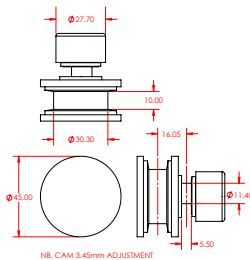

Quad Top Roller

PRODUCT CODE: **H5832**

Wheel Top Assembly

ROLLER & WHEEL SETS

Top & Bottom Rollers

Top Rollers

PRODUCT CODE: **PAR1040**

Roller