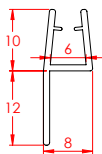

PRODUCT CODE: **I5924**

PVC Seal Vertical Fixed Panel 2000mm Clear
LENGTH: 2000mm