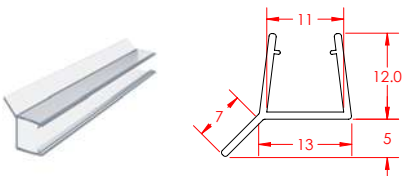

PRODUCT CODE: **I9540**

PVC Seal 8mm Under Door 660mm Clear

LENGTH: 660mm

PRODUCT CODE: **I8595**

Water Deflector Seal 640mm

LENGTH: 640mm

UNDER/BOTTOM DOOR SEALS

10mm Shower Door Seals