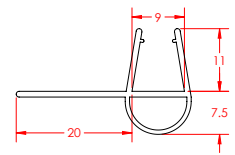

BUFFER SEALS

Buffer Seals (8mm & 10mm)

BUFFER SEALS

8mm Shower Door Seals

PRODUCT CODE: **I6105**

PVC Seal 8mm Front of Door Buffer Seal 2000mm Clear

LENGTH: 2000mm

PRODUCT CODE: **PAR1028**

Buffer Strips 1890mm

LENGTH: 1890mm

PRODUCT CODE: **PAR1029**

Vertical Buffer Seal 1900mm/Alt: I8526, I1380

LENGTH: 1900mm