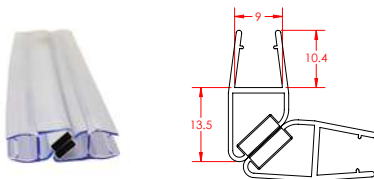

MAGNETIC SEALS

6mm Neo and 8mm Shower Door Seals

PRODUCT CODE: **I6744**

PVC Seal 8mm Door Magnetic 90/180 2000mm (pair)

LENGTH: 2000mm