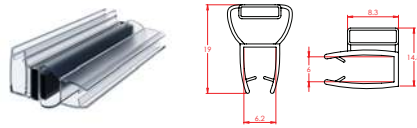

Magnetic Seals (6mm, 6mm Neo & 8mm)

MAGNETIC SEALS

6mm Shower Door Seals

PRODUCT CODE: **PAR6657**

PVC 6mm Magnetic Seal 2000mm for Square Black

LENGTH: 2000mm

PRODUCT CODE: **PAR6985**

Magnetic Seal Set Transparent (1764/1808)