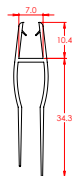

PRODUCT CODE: I1849

PVC Seal 8mm Glazing 2100mm Black

LENGTH: 2100mm

PRODUCT CODE: I9519

PVC Seal 8mm Glazing 2100mm Clear

LENGTH: 2100mm

GLAZING SEALS

Glazing Seals (10mm)

GLAZING SEALS

10mm Shower Door Seals

PRODUCT CODE: **I9526**

PVC Seal 10mm Glazing 2100mm Clear

LENGTH: 2100mm

PRODUCT CODE: **I1856**

PVC Seal 10mm Glazing 2100mm Black

LENGTH: 2100mm

BATHSCREEN SEALS

PRODUCT CODE: **PAR2147**

Bath Screen Bottom Seal 30mm/735mm

LENGTH: 735mm

PRODUCT CODE: **PAR2154**

Bath Screen Bottom Seal 15mm/735mm

LENGTH: 735mm

PRODUCT CODE: **PAR5735**