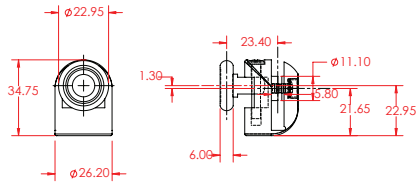

ROLLER & WHEEL SETS

Top Rollers

Top Rollers

PRODUCT CODE: **K1486**

Newline Top Shower Roller Single Wheel, Single Clasp