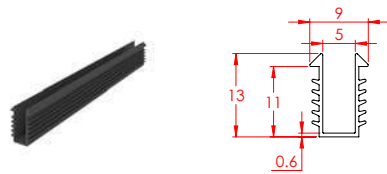

LENGTH: 2100mm

PRODUCT CODE: K4274

6mm Glazing Seal 1832mm Clear

LENGTH: 1832mm

PRODUCT CODE: K4278

6mm Glazing Seal 1950mm Clear

LENGTH: 1950mm

PRODUCT CODE: K8296