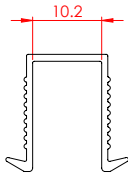

PRODUCT CODE: I1849

PVC Seal 8mm Glazing 2100mm Black

LENGTH: 2100mm

PRODUCT CODE: I9519

PVC Seal 8mm Glazing 2100mm Clear

LENGTH: 2100mm

GLAZING SEALS

Glazing Seals (10mm)

GLAZING SEALS

10mm Shower Door Seals

PRODUCT CODE: **I9526**

PVC Seal 10mm Glazing 2100mm Clear

LENGTH: 2100mm

PRODUCT CODE: **I1856**

PVC Seal 10mm Glazing 2100mm Black

LENGTH: 2100mm