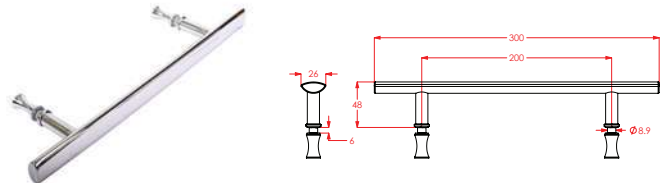

PRODUCT CODE: **K2112**

Handle

Length: 300mm
Centre to Centre: 200mm