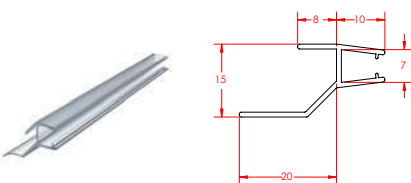

UNDER/BOTTOM DOOR SEALS

4mm Shower Door Seals

PRODUCT CODE: **I4778**

PVC Seal 4mm AquaCheck 2100mm Clear

LENGTH: 2100mm

UNDER/BOTTOM DOOR SEALS

6mm Shower Door Seals

PRODUCT CODE: **I6013**