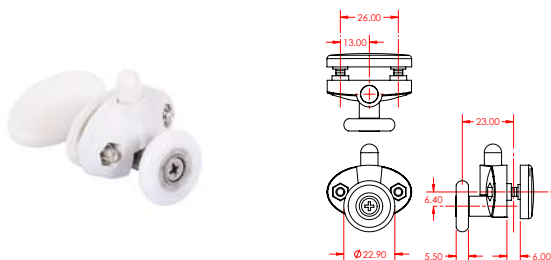

PRODUCT CODE: **K3911**

Quad Bottom Roller

PRODUCT CODE: **J6228**

Rollaway Wheel