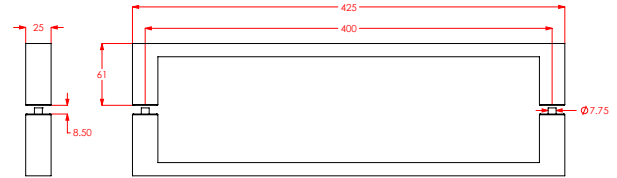

B. Screw Length

C. Inner Diameter

SHOWER DOOR HANDLES

Handles & Knobs

Handles

PRODUCT CODE: H5542.CR

Hardware Handle
Linear 400mm
Chrome

Length:
424mm
Centre to
Centre:
400mm