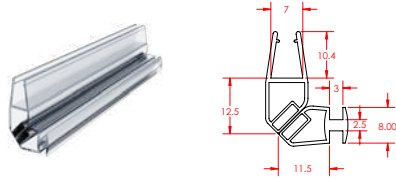

MAGNETIC SEALS

Magnetic Seals (6mm, 6mm Neo & 8mm)

MAGNETIC SEALS

6mm Shower Door Seals

PRODUCT CODE: **PAR6657**

PVC 6mm Magnetic Seal 2000mm for Square Black

LENGTH: 2000mm