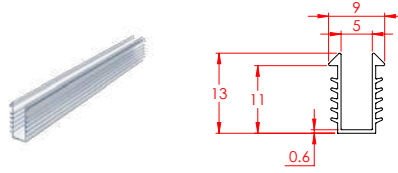

PRODUCT CODE: K4274

6mm Glazing Seal 1832mm Clear

LENGTH: 1832mm