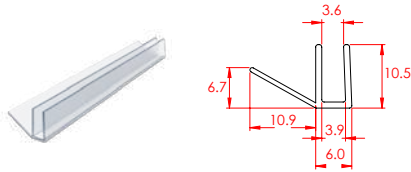

UNDER DOOR SEALS

Under Door Shower Seals (4mm & 6mm)

UNDER/BOTTOM DOOR SEALS

4mm Shower Door Seals

PRODUCT CODE: **I4778**

PVC Seal 4mm AquaCheck 2100mm Clear

LENGTH: 2100mm