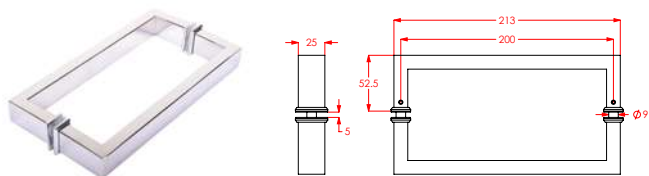

PRODUCT CODE: **H8533**

Handle/Alt: PAR1045

Length: 213mm
Centre to Centre: 200mm