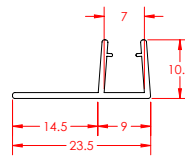

PVC Seal 6mm Door Neo 1900mm Clear
LENGTH: 1900mm

PRODUCT CODE: **K3959**

Quad Fixed Panel Water Deflector 1800mm/ Alt: K6648
LENGTH: 1800mm

PRODUCT CODE: **PAR5162**

6mm Back Of Door Seal for Curved
LENGTH: 1900mm