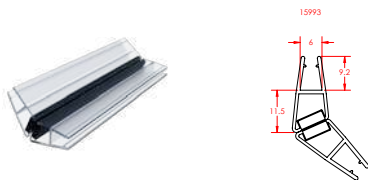

PRODUCT CODE: **K3935**

Magnetic Quad Door Seal 1900mm

LENGTH: 1900mm