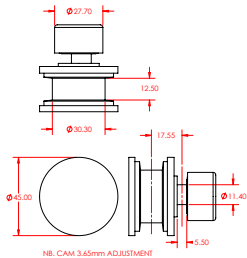

PRODUCT CODE: **K8588**

Top Roller/Alt: PAR1050