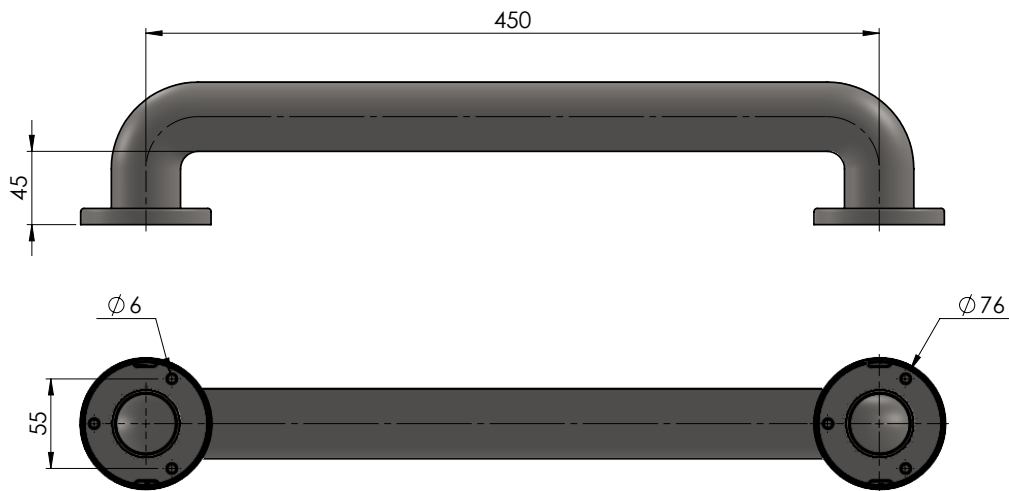

# Support Rails | 450mm, 600mm, 700mm

## PRODUCT FEATURES

- Provides greater stability for bathroom users
- Can be used for entering/exiting shower, toilet or bath
- Anti-slip surface
- Can be installed to suit left or right handed user
- Supports downward pull of up to 115kg
- Concealed screws and mounting flange

## SPECIFICATIONS

CODE	DESCRIPTION	LENGTH
		A
SR9888	450mm Support Rail	450mm
SR9871	600mm Support Rail	600mm
SR9857	700mm Support Rail	750mm