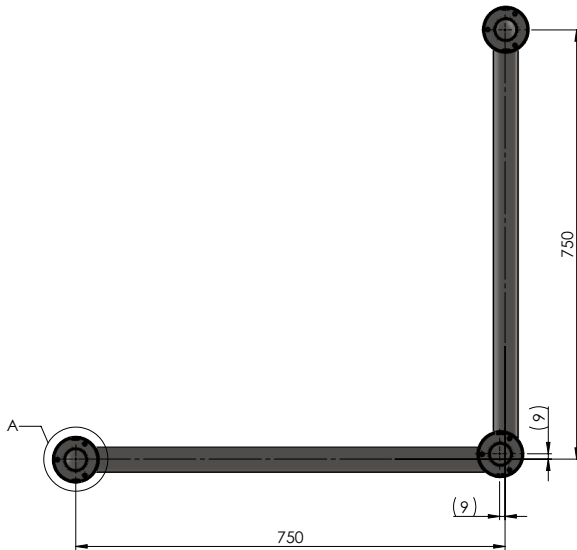

## PRODUCT FEATURES

- Provides greater stability for bathroom users
- Can be used for entering/exiting shower, toilet or bath
- Anti-slip surface
- Can be installed to suit left or right handed user
- Supports downward pull of up to 115kg
- Concealed screws and mounting flange

## SPECIFICATIONS

CODE	DESCRIPTION	LENGTH
		A
SR9888	450mm Support Rail	450mm
SR9871	600mm Support Rail	600mm
SR9857	700mm Support Rail	750mm

## SPECIFICATIONS

CODE	DESCRIPTION
SR9864	750mm Angled Support Rail