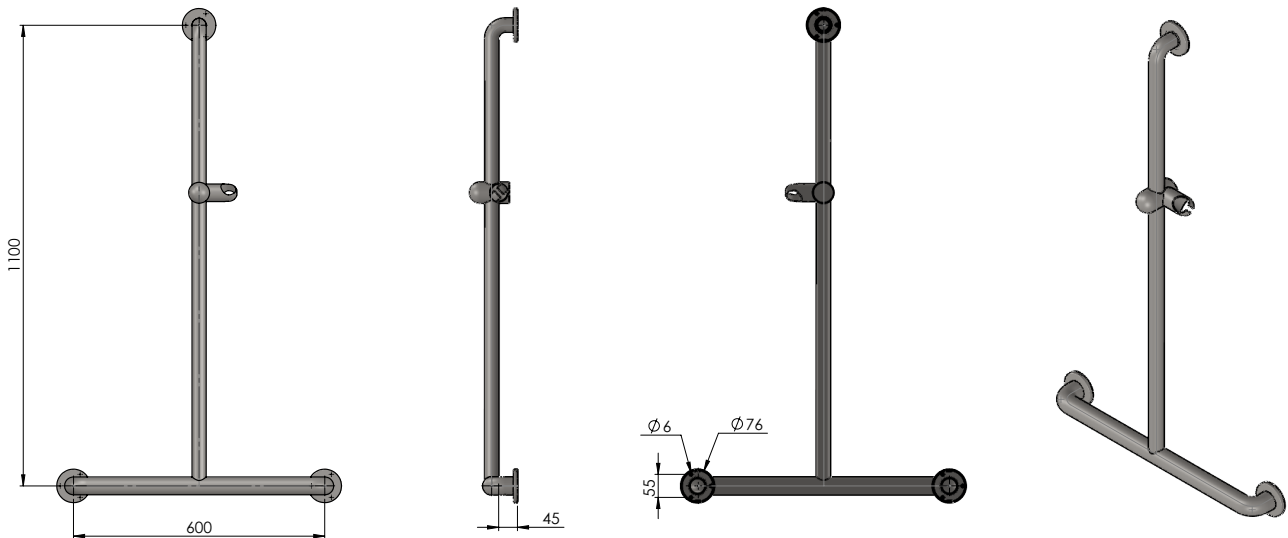

CODE	DESCRIPTION
SR9895	T-Bar Support Rail