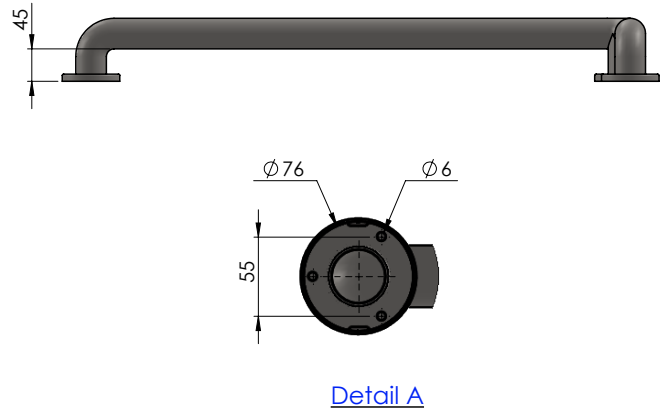

## PRODUCT FEATURES

- Provides greater stability for bathroom users
- Can be used for entering/exiting shower, toilet or bath
- Anti-slip surface
- Can be installed to suit left or right handed user
- Supports downward pull of up to 115kg
- Concealed screws and mounting flange

## SPECIFICATIONS

CODE	DESCRIPTION	LENGTH
		A
SR9888	450mm Support Rail	450mm
SR9871	600mm Support Rail	600mm
SR9857	700mm Support Rail	750mm

## SPECIFICATIONS

CODE	DESCRIPTION
SR9864	750mm Angled Support Rail