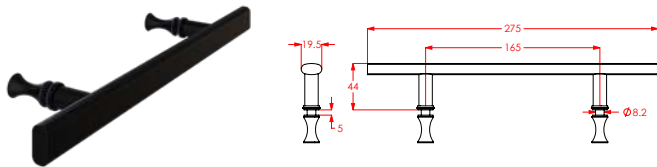

Handles

PRODUCT CODE: **PAR7661**

Handle Set Black

Length: 310mm
Centre to Centre: 200mm

PRODUCT CODE: **K6877.CR**

Handle Set Chrome

Length: 275mm
Centre to Centre: 165mm

PRODUCT CODE: **K6877.BK**