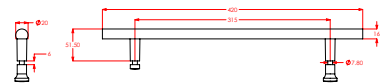

Length: 190mm
Centre to Centre: 165mm

PRODUCT CODE: K2554.BK

165mm Deluxe Handle Black/Alt: K8265

Length: 190mm
Centre to Centre: 165mm

PRODUCT CODE: PAR5001

Curved Handle Set

Length: 165mm
Centre to Centre: 145mm