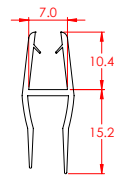

Magnetic Seal for Pivot Door (a pair) 1830mm

LENGTH: 1830mm

PRODUCT CODE: **K2129**

Magnetic Seal Pair 1880mm

LENGTH: 1880mm

PRODUCT CODE: **PAR6996**

Magnetic Seal Set Black (1764/1808)

LENGTH: 1764/1808mm

LENGTH: 2100mm

PRODUCT CODE: I9519

PVC Seal 8mm Glazing 2100mm Clear

LENGTH: 2100mm

GLAZING SEALS

Glazing Seals (10mm)

GLAZING SEALS

10mm Shower Door Seals

PRODUCT CODE: **I9526**

PVC Seal 10mm Glazing 2100mm Clear

LENGTH: 2100mm

PRODUCT CODE: **I1856**

PVC Seal 10mm Glazing 2100mm Black

LENGTH: 2100mm

BATHSCREEN SEALS

PRODUCT CODE: **PAR2147**

Bath Screen Bottom Seal 30mm/735mm

LENGTH: 735mm

PRODUCT CODE: **PAR2154**

Bath Screen Bottom Seal 15mm/735mm

LENGTH: 735mm

PRODUCT CODE: **PAR5735**

Bathscreen Centre Seal

ROLLER & WHEEL SETS