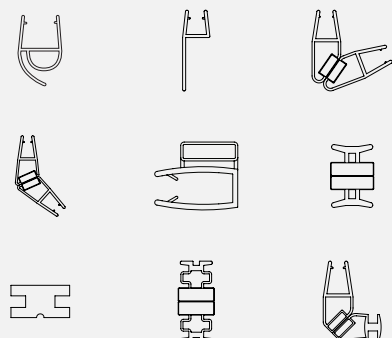

2 Measure the gap between the bottom of the glass and top of the bath or tray.

Check this measurement in a few different places, as the gap can sometimes vary in size.

3 Measure the overall length of the glass.

Check this measurement in a few different places, as the gap can sometimes vary in size.

NEWLINE SEAL SHAPE GUIDE

STRAIGHT SEALS

UNDER DOOR SEALS

BACK OF DOOR SEALS

MAGNETIC SEALS

BUFFER SEALS

UNDER DOOR SEALS