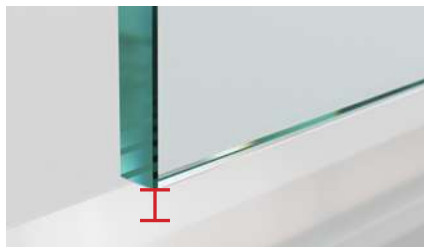

Terms and Conditions	32
----------------------------	----

SEALS

Shower Door Seals

HOW TO CHOOSE YOUR SHOWER SEAL

1 Measure the thickness of the glass.

Shower glass thicknesses usually vary from 4mm up 12mm.

2 Measure the gap between the bottom of the glass and top of the bath or tray.

Check this measurement in a few different places, as the gap can sometimes vary in size.

3 Measure the overall length of the glass.