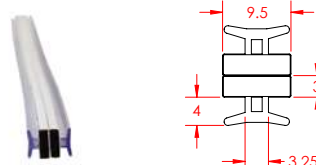

PRODUCT CODE: **K2129**

Magnetic Seal Pair 1880mm

LENGTH: 1880mm