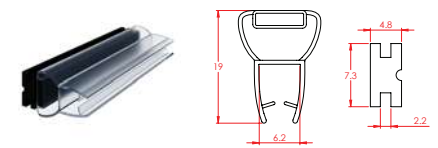

PRODUCT CODE: **K6938**

Magnetic Seal Pair for Slider/Curved 1940/1935mm

LENGTH: 1940/1935mm

PRODUCT CODE: **PAR8026**

Magnetic Seal for Neo/Pivot Door

LENGTH: 1954/1919mm

PRODUCT CODE: **PAR8040**

Magnetic Seal for Vida Sliding Door (a pair) 1830mm