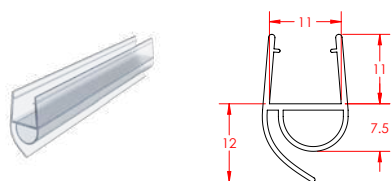

2 Measure the gap between the bottom of the glass and top of the bath or tray.

Check this measurement in a few different places, as the gap can sometimes vary in size.

3 Measure the overall length of the glass.

BUFFER SEALS

8mm Shower Door Seals

PRODUCT CODE: **I6105**

PVC Seal 8mm Front of Door Buffer Seal 2000mm Clear

LENGTH: 2000mm

PRODUCT CODE: **PAR1028**

Buffer Strips 1890mm

LENGTH: 1890mm

PRODUCT CODE: **PAR1029**

Vertical Buffer Seal 1900mm/Alt: I8526, I1380

LENGTH: 1900mm

BUFFER SEALS

10mm Shower Door Seals

PRODUCT CODE: **PAR1212**

10mm Shower Buffer Seal 2000mm

LENGTH: 2000mm