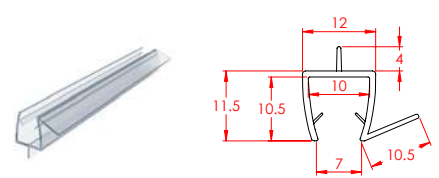

UNDER/BOTTOM DOOR SEALS

10mm Shower Door Seals

PRODUCT CODE: **I5979**

PVC Seal 10mm Under Door 650mm Clear

LENGTH: 650mm

PRODUCT CODE: **I8204**

10mm Under Door Seal 1000mm

LENGTH: 1000mm