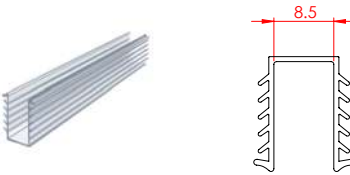

LENGTH: 2100mm

PRODUCT CODE: I9519

PVC Seal 8mm Glazing 2100mm Clear

LENGTH: 2100mm

GLAZING SEALS

Glazing Seals (10mm)

GLAZING SEALS

10mm Shower Door Seals