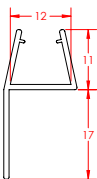

2 Measure the gap between the bottom of the glass and top of the bath or tray.

Check this measurement in a few different places, as the gap can sometimes vary in size.

3 Measure the overall length of the glass.

LENGTH: 780mm

BACK OF DOOR SEALS

Back of Door Shower Seals (8mm & 10mm)

BACK OF DOOR SEALS

8mm Shower Door Seals

PRODUCT CODE: **I6112**

PVC Seal Door Wide 2000mm Clear

LENGTH: 2000mm

PRODUCT CODE: **I6020**

PVC Seal 8mm Back of Door Seal Clear 1880mm

LENGTH: 1880mm

BACK OF DOOR SEALS

10mm Shower Door Seals

PRODUCT CODE: **PAR1210**

Shower Back of Door Seal 2000mm/Alt: I0574

LENGTH: 2000mm

PRODUCT CODE: **I9691**

Ultraclear PVC 10mm Back of Door H Seal

LENGTH: 2100mm

MAGNETIC SEALS

Magnetic Seals (6mm)

MAGNETIC SEALS 6mm Shower Door Seals

PRODUCT CODE: **I6051**

PVC Seal 6mm Door Magnetic 90/180 Clear (pair) 2050mm