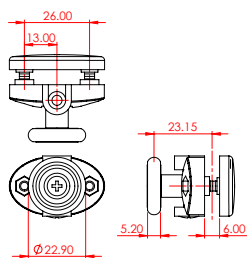

PRODUCT CODE: **K3904**

Quad Top Roller