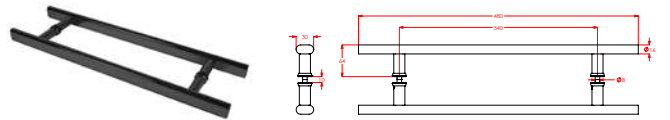

Length: 420mm
Centre to Centre: 315mm

PRODUCT CODE: **K2112**

Handle

Length: 300mm
Centre to Centre: 200mm

PRODUCT CODE: **PAR1211**

Shower Handle Set

Length: 480mm
Centre to Centre: 340mm

PRODUCT CODE: **PAR8361**