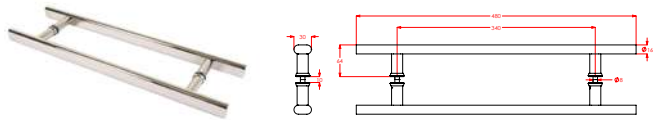

Length: 420mm
Centre to Centre: 315mm

PRODUCT CODE: **K2112**

Handle

Length: 300mm
Centre to Centre: 200mm

PRODUCT CODE: **PAR1211**

Shower Handle Set

Length: 480mm
Centre to Centre: 340mm

PRODUCT CODE: **PAR8361**