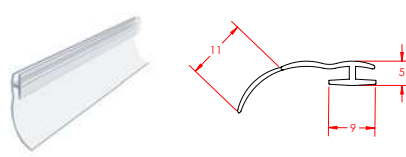

PRODUCT CODE: **K3812**

Pivot Back of Door Seal 1770mm

LENGTH: 1770mm