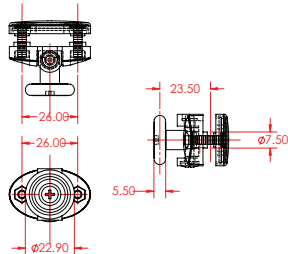

PRODUCT CODE: **K7478**

Top Roller in Grey