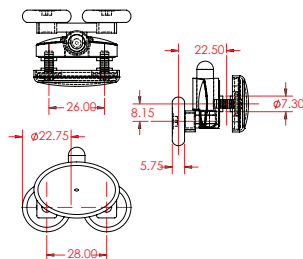

PRODUCT CODE: **K1424**

Newline Bottom Shower Roller Double Wheel, Double Clasp