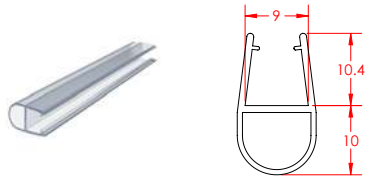

BUFFER SEALS

Buffer Seals (8mm & 10mm)

BUFFER SEALS

8mm Shower Door Seals

PRODUCT CODE: **I6105**

PVC Seal 8mm Front of Door Buffer Seal 2000mm Clear

LENGTH: 2000mm