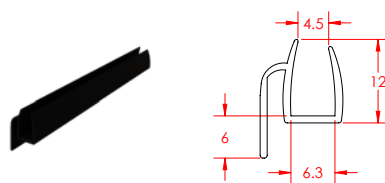

PRODUCT CODE: **PAR6664**

6mm Under Door Seal for Pivot Black