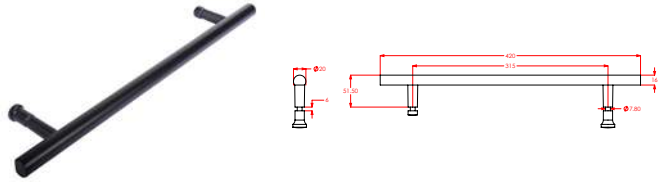

PRODUCT CODE: PAR5049

Handle Set /Alt: PAR1019

Length: 420mm
Centre to Centre: 315mm

SHOWER DOOR HANDLES

Handles & Knobs

Handles

PRODUCT CODE: **PAR6633**

Handle Set Black