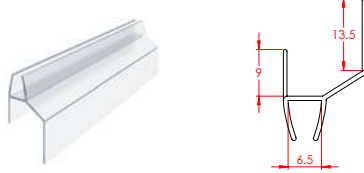

UNDER DOOR SEALS

Under Door Shower Seals (8mm & 10mm)

UNDER/BOTTOM DOOR SEALS

8mm Shower Door Seals

PRODUCT CODE: **I7147**

PVC Seal 8mm Under Door 700mm

LENGTH: 700mm

PRODUCT CODE: **I6044**