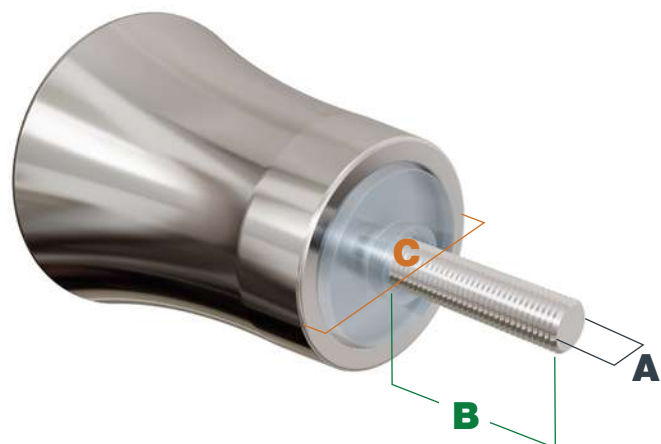

Shower Door Handles

Measure the distance between centres of the fixing holes, as well as the minimum holed diameter in the shower glass.

SHOWER HANDLE SIZE GUIDE

A. Distance between centres of fixing holes

B. Minimum hole diameter in glass

SHOWER DOOR KNOB SIZE GUIDE

Knobs

Measure the distance between centers of the fixing holes, as well as the minimum holed diameter in the the shower glass.

A. Screw Diameter

B. Screw Length

C. Inner Diameter

SHOWER DOOR HANDLES

Handles & Knobs

Handles

PRODUCT CODE: H5542.CR

Hardware Handle
Linear 400mm
Chrome

Length:
424mm
Centre to
Centre:
400mm