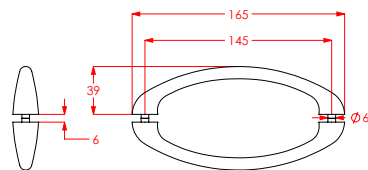

B. Screw Length

C. Inner Diameter

SHOWER DOOR HANDLES

Handles & Knobs

Handles

PRODUCT CODE: H5542.CR

Hardware Handle
Linear 400mm
Chrome

Length:
424mm
Centre to
Centre:
400mm

PRODUCT CODE: H5542.BK

Hardware Handle
Linear 400mm Black

Length:
424mm
Centre to
Centre:
400mm

**H5542 also available in
Brushed Brass, Brushed
Nickel and Gunmetal.*

PRODUCT CODE: K2554.CR

165mm Deluxe Handle Chrome

Length: 190mm
Centre to Centre: 165mm

PRODUCT CODE: K2554.BK

165mm Deluxe Handle Black/Alt: K8265

Length: 190mm
Centre to Centre: 165mm

PRODUCT CODE: PAR5001

Curved Handle Set

Length: 165mm
Centre to Centre: 145mm