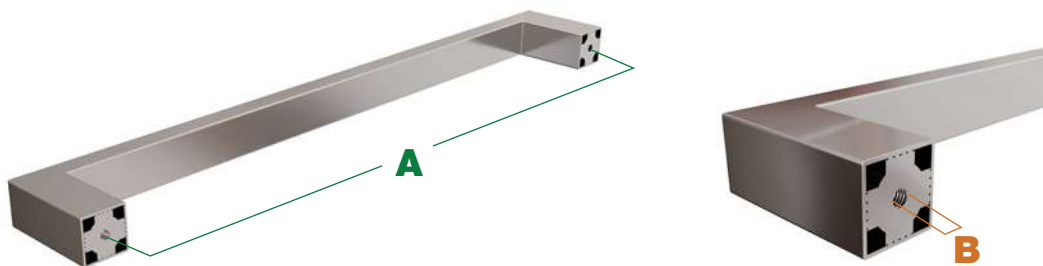

SHOWER DOOR HANDLES

Handles & Knobs

HOW TO CHOOSE YOUR SHOWER HANDLES

Shower Door Handles

Measure the distance between centres of the fixing holes, as well as the minimum holed diameter in the shower glass.

SHOWER HANDLE SIZE GUIDE

A. Distance between centres of fixing holes

B. Minimum hole diameter in glass

SHOWER DOOR KNOB SIZE GUIDE

Knobs

Measure the distance between centers of the fixing holes, as well as the minimum holed diameter in the the shower glass.

A. Screw Diameter

B. Screw Length

C. Inner Diameter