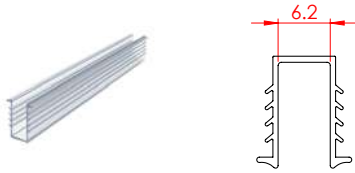

GLAZING SEALS

Glazing Seals (6mm & 8mm)

GLAZING SEALS

6mm Shower Door Seals

PRODUCT CODE: I9502

PVC Seal 6mm Glazing 2100mm Clear

LENGTH: 2100mm