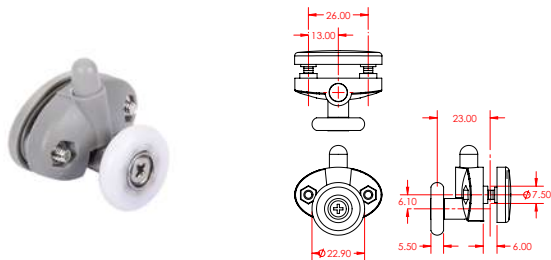

ROLLER & WHEEL SETS

Top, Bottom & Cover Rollers

Bottom Rollers

PRODUCT CODE: **K7406**

Bottom Roller in Grey