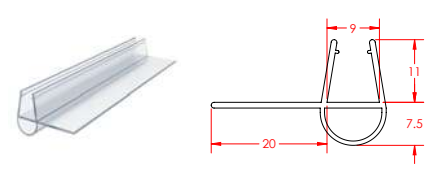

2 Measure the gap between the bottom of the glass and top of the bath or tray.

Check this measurement in a few different places, as the gap can sometimes vary in size.

3 Measure the overall length of the glass.

BUFFER SEALS

8mm Shower Door Seals

PRODUCT CODE: **I6105**

PVC Seal 8mm Front of Door Buffer Seal 2000mm Clear

LENGTH: 2000mm

PRODUCT CODE: **PAR1028**

Buffer Strips 1890mm

LENGTH: 1890mm