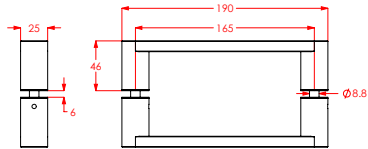

PRODUCT CODE: H5542.CR

Hardware Handle
Linear 400mm
Chrome

Length:
424mm
Centre to
Centre:
400mm

PRODUCT CODE: H5542.BK

Hardware Handle
Linear 400mm Black

Length:
424mm
Centre to
Centre:
400mm

**H5542 also available in
Brushed Brass, Brushed
Nickel and Gunmetal.*

PRODUCT CODE: K2554.CR

165mm Deluxe Handle Chrome

Length: 190mm
Centre to Centre: 165mm

PRODUCT CODE: K2554.BK

165mm Deluxe Handle Black/Alt: K8265

Length: 190mm
Centre to Centre: 165mm