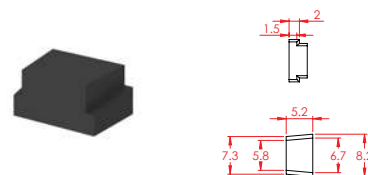

PRODUCT CODE: **K7058**

Magnetic Seal Stop For Pivot on Door Side Profile