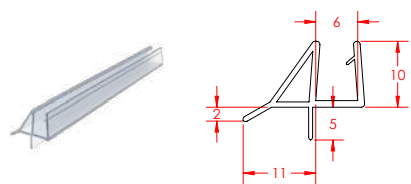

LENGTH: 1000mm

PRODUCT CODE: **STE4615**

6mm Under Door Seal for Pivot/Neo

LENGTH: 680mm

PRODUCT CODE: **K6808**

Bottom Water Seal for Pivot Clear 870mm

LENGTH: 870mm

PRODUCT CODE: **K3836**

Pivot Under Door Seal A 1000mm

LENGTH: 1000mm

PRODUCT CODE: **PAR3939**

Pivot Bottom Seal 1000mm

LENGTH: 1000mm

PRODUCT CODE: **STE4622**

Fixed Glass Bottom Seal 375mm

LENGTH: 375mm