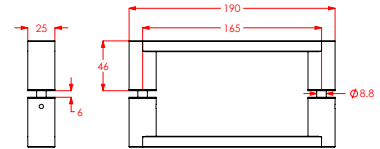

PRODUCT CODE: H5542.CR

Hardware Handle
Linear 400mm
Chrome

Length:
424mm
Centre to
Centre:
400mm

PRODUCT CODE: H5542.BK

Hardware Handle
Linear 400mm Black

Length:
424mm
Centre to
Centre:
400mm

**H5542 also available in
Brushed Brass, Brushed
Nickel and Gunmetal.*

PRODUCT CODE: K2554.CR

165mm Deluxe Handle Chrome

Length: 190mm
Centre to Centre: 165mm

PRODUCT CODE: K2554.BK

165mm Deluxe Handle Black/Alt: K8265

Length: 190mm
Centre to Centre: 165mm