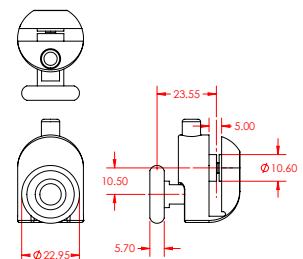

PRODUCT CODE: **K7461**

Bottom Roller for Curved