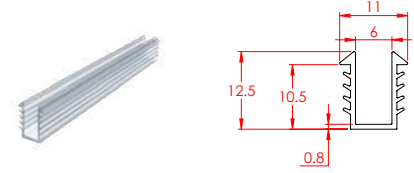

PRODUCT CODE: K4278

6mm Glazing Seal 1950mm Clear

LENGTH: 1950mm