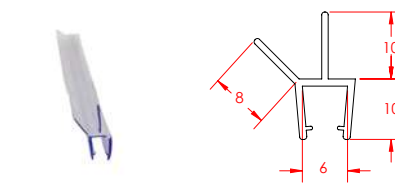

LENGTH: 1000mm

PRODUCT CODE: **STE4615**

6mm Under Door Seal for Pivot/Neo

LENGTH: 680mm

PRODUCT CODE: **K6808**

Bottom Water Seal for Pivot Clear 870mm

LENGTH: 870mm

PRODUCT CODE: **K3836**

Pivot Under Door Seal A 1000mm

LENGTH: 1000mm

PRODUCT CODE: **PAR3939**

Pivot Bottom Seal 1000mm

LENGTH: 1000mm

PRODUCT CODE: **STE4622**

Fixed Glass Bottom Seal 375mm

LENGTH: 375mm