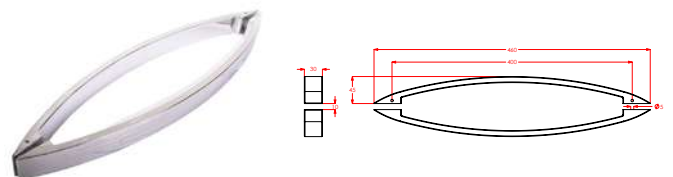

Handle Chrome

Length: 465mm
Centre to Centre: 469mm

PRODUCT CODE: **PAR6879**

Handle Black

Length: 465mm
Centre to Centre: 469mm

PRODUCT CODE: **H5498.CR**

Hardware Handle Double Curved 400mm Chrome

Length: 460mm
Centre to Centre: 400mm