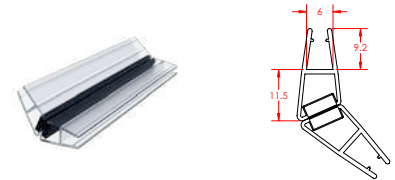

PRODUCT CODE: **I5993**

PVC Seal 6mm Magnetic Seal 2000mm Curved/Square Clear/Alt: NEW4942

LENGTH: 2000mm