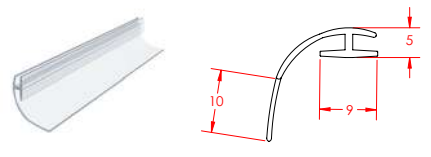

LENGTH: 1837mm

PRODUCT CODE: **K3942**

Quad Back of Door Seal 1880mm

LENGTH: 1880mm

PRODUCT CODE: **I5924**

PVC Seal Vertical Fixed Panel 2000mm Clear

LENGTH: 2000mm

PRODUCT CODE: **K3997**