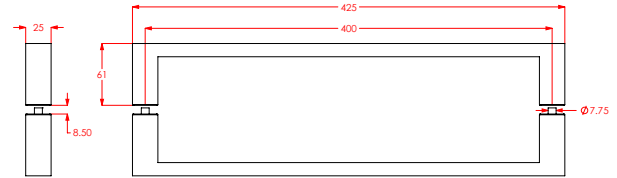

B. Screw Length

C. Inner Diameter

SHOWER DOOR HANDLES

Handles & Knobs

Handles

PRODUCT CODE: H5542.CR

Hardware Handle
Linear 400mm
Chrome

Length:
424mm
Centre to
Centre:
400mm