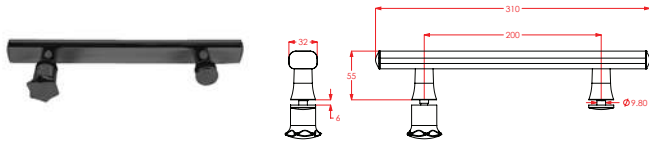

SHOWER DOOR HANDLES

Handles & Knobs

Handles

PRODUCT CODE: **PAR7661**

Handle Set Black

Length: 310mm
Centre to Centre: 200mm