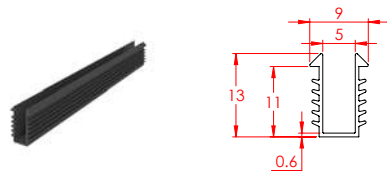

6mm Glazing Seal 1832mm Clear

LENGTH: 1832mm

PRODUCT CODE: K4278

6mm Glazing Seal 1950mm Clear

LENGTH: 1950mm

PRODUCT CODE: K8296

6mm Glazing Seal 1950mm - Black

LENGTH: 1950mm