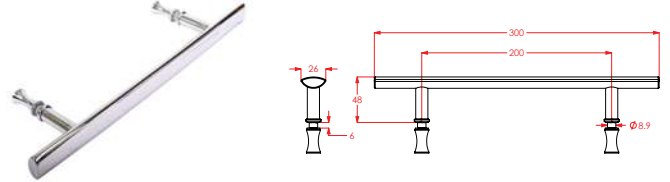

PRODUCT CODE: **K2112**

Handle

Length: 300mm
Centre to Centre: 200mm