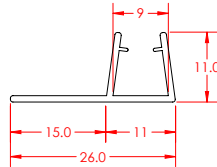

BACK OF DOOR SEALS

Back of Door Shower Seals (8mm & 10mm)

BACK OF DOOR SEALS

8mm Shower Door Seals

PRODUCT CODE: **I6112**

PVC Seal Door Wide 2000mm Clear

LENGTH: 2000mm

PRODUCT CODE: **I6020**

PVC Seal 8mm Back of Door Seal Clear 1880mm

LENGTH: 1880mm