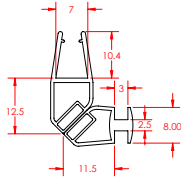

How to Choose Your Shower Seal	4
Shower Seal Shape Guide	4

UNDER AND BACK OF DOOR SEALS

Under/Bottom Door Seals

4mm & 6mm	5
8mm & 10mm	6

Back of Door Seals

4mm & 6mm	7
8mm & 10mm	8

MAGNETIC SEALS

6mm	9-10
6mm Neo & 8mm	10

2 Measure the gap between the bottom of the glass and top of the bath or tray.

Check this measurement in a few different places, as the gap can sometimes vary in size.

3 Measure the overall length of the glass.

LENGTH: 1830mm

PRODUCT CODE: **K4281**

Pivot/Neo Magnetic Seal

PRODUCT CODE: **K7058**

Magnetic Seal Stop For Pivot on Door Side Profile

PRODUCT CODE: **K7475**

Magnetic Seal for Pivot / Curved 1950mm/Alt: PAR2027, K6921

LENGTH: 1950mm

MAGNETIC SEALS

Magnetic Seals (6mm, 6mm Neo & 8mm)

MAGNETIC SEALS

6mm Shower Door Seals

PRODUCT CODE: **PAR6657**

PVC 6mm Magnetic Seal 2000mm for Square Black

LENGTH: 2000mm