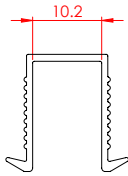

2 Measure the gap between the bottom of the glass and top of the bath or tray.

Check this measurement in a few different places, as the gap can sometimes vary in size.

3 Measure the overall length of the glass.

LENGTH: 2100mm

PRODUCT CODE: I9519

PVC Seal 8mm Glazing 2100mm Clear

LENGTH: 2100mm

GLAZING SEALS

Glazing Seals (10mm)

GLAZING SEALS

10mm Shower Door Seals