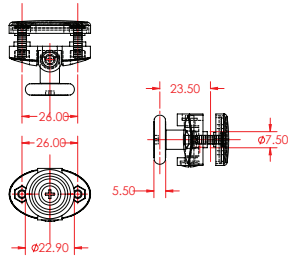

PRODUCT CODE: **K1509**

Newline Top Shower Roller Single Wheel, Double Clasp