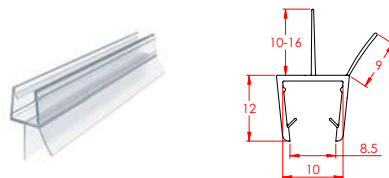

UNDER/BOTTOM DOOR SEALS

10mm Shower Door Seals

PRODUCT CODE: **I5979**

PVC Seal 10mm Under Door 650mm Clear

LENGTH: 650mm

PRODUCT CODE: **I8204**

10mm Under Door Seal 1000mm

LENGTH: 1000mm