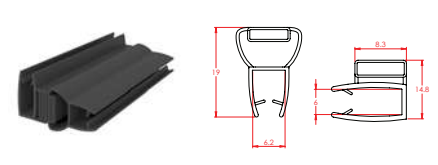

Magnetic Seal for Pivot Door (a pair) 1830mm

LENGTH: 1830mm

PRODUCT CODE: **K2129**

Magnetic Seal Pair 1880mm

LENGTH: 1880mm

PRODUCT CODE: **PAR6996**

Magnetic Seal Set Black (1764/1808)

LENGTH: 1764/1808mm