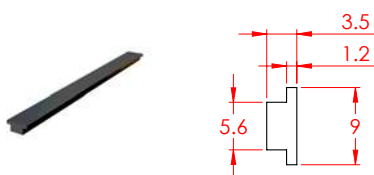

PRODUCT CODE: **K4281**

Pivot/Neo Magnetic Seal