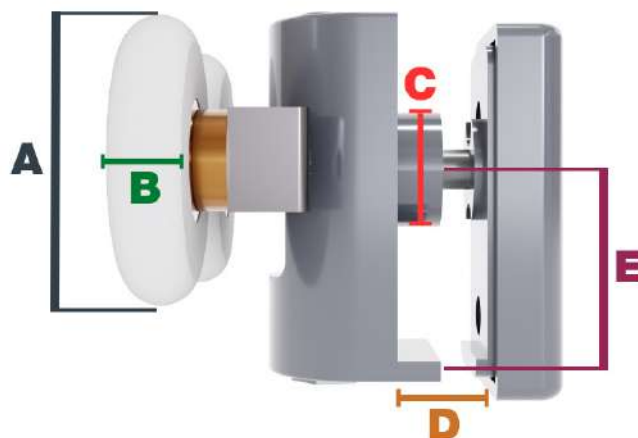

ROLLER SIZE GUIDE

To check you are getting the correct roller size for your shower, make sure that the measurements are the same for A, B, C, D, and E.

A. Wheel Diameter

B. Wheel Width

C. Diameter of hole in glass

D. Glass Thickness

E. Distance between centre of fixing hole to edge of glass

EXPERT TIP: Bear in mind that due to wear and tear, some measurements might be 1-2mm off. The entire measurements provided above is usually the minimum size hole that the roller will fit.