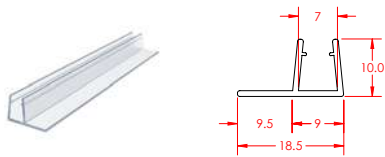

PRODUCT CODE: **K3942**

Quad Back of Door Seal 1880mm

LENGTH: 1880mm