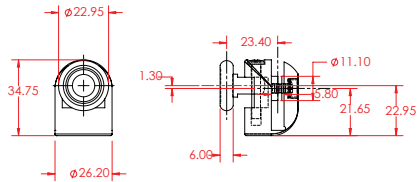

ROLLER & WHEEL SETS

Top Rollers

Top Rollers

PRODUCT CODE: **K1486**

Newline Top Shower Roller Single Wheel, Single Clasp