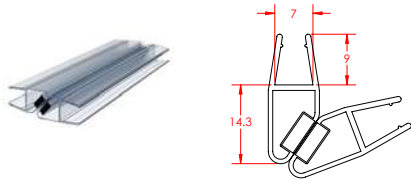

PRODUCT CODE: **I9691**

Ultraclear PVC 10mm Back of Door H Seal

LENGTH: 2100mm

MAGNETIC SEALS

Magnetic Seals (6mm)

MAGNETIC SEALS 6mm Shower Door Seals

PRODUCT CODE: **I6051**

PVC Seal 6mm Door Magnetic 90/180 Clear (pair) 2050mm