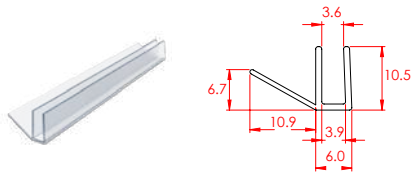

UNDER DOOR SEALS

Under Door Shower Seals (4mm & 6mm)

UNDER/BOTTOM DOOR SEALS

4mm Shower Door Seals

PRODUCT CODE: **I4778**

PVC Seal 4mm AquaCheck 2100mm Clear

LENGTH: 2100mm