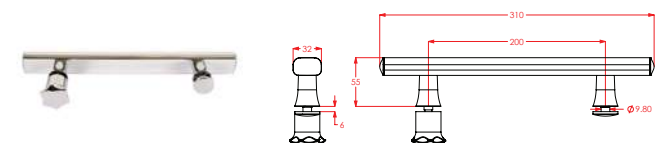

PRODUCT CODE: **PAR1037**

Handle Set

Length: 310mm
Centre to Centre: 200mm