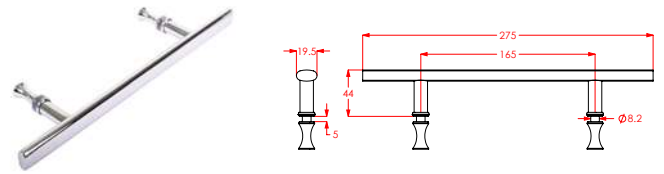

PRODUCT CODE: **K6877.CR**

Handle Set Chrome

Length: 275mm
Centre to Centre: 165mm