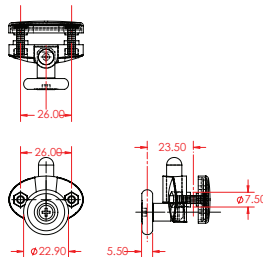

Bottom Rollers

PRODUCT CODE: **K1523**

Newline Bottom Shower Roller Single Wheel, Double Clasp