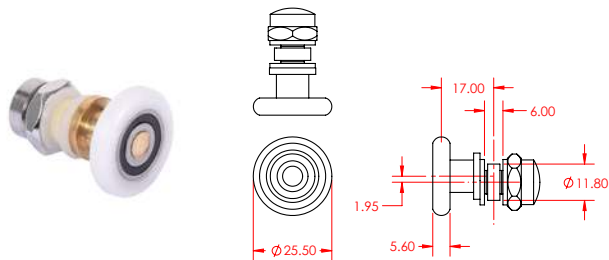

PRODUCT CODE: **K7447**

Wheel Assembly Square