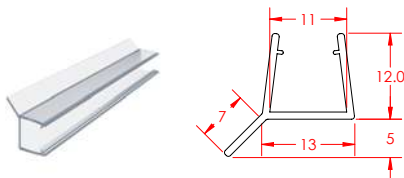

UNDER/BOTTOM DOOR SEALS

10mm Shower Door Seals

PRODUCT CODE: **I5979**

PVC Seal 10mm Under Door 650mm Clear

LENGTH: 650mm

PRODUCT CODE: **I8204**

10mm Under Door Seal 1000mm

LENGTH: 1000mm