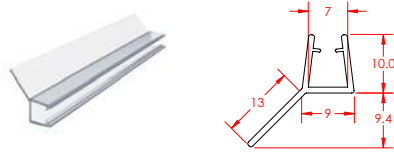

PRODUCT CODE: **I6082**

PVC Seal 6mm Door Neo 1900mm Clear

LENGTH: 1900mm