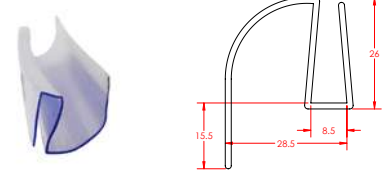

PRODUCT CODE: **I9540**

PVC Seal 8mm Under Door 660mm Clear

LENGTH: 660mm