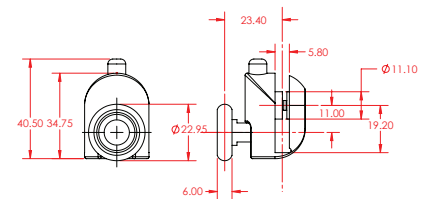

PRODUCT CODE: **K1462**

Newline Bottom Shower Roller Single Wheel, Single Clasp