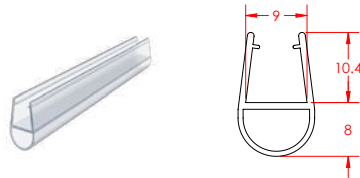

BUFFER SEALS

8mm Shower Door Seals

PRODUCT CODE: **I6105**

PVC Seal 8mm Front of Door Buffer Seal 2000mm Clear

LENGTH: 2000mm

PRODUCT CODE: **PAR1028**

Buffer Strips 1890mm

LENGTH: 1890mm

PRODUCT CODE: **PAR1029**

Vertical Buffer Seal 1900mm/Alt: I8526, I1380

LENGTH: 1900mm

BUFFER SEALS

10mm Shower Door Seals

PRODUCT CODE: **PAR1212**

10mm Shower Buffer Seal 2000mm

LENGTH: 2000mm