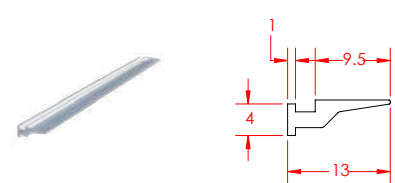

PRODUCT CODE: **I6013**

PVC Seal 6mm Under Door Seal 900mm Clear

LENGTH: 900mm

PRODUCT CODE: **PAR6664**

6mm Under Door Seal for Pivot Black

PRODUCT CODE: **I5849**

PVC Seal Door Wiper Blade Horizontal 1000mm Clear