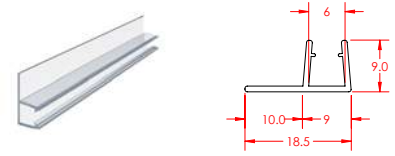

PVC Seal 6mm Door 1900mm Clear

LENGTH: 1900mm

PRODUCT CODE: **I6082**

PVC Seal 6mm Door Neo 1900mm Clear

LENGTH: 1900mm

PRODUCT CODE: **PAR5162**

6mm Back Of Door Seal for Curved

LENGTH: 1900mm