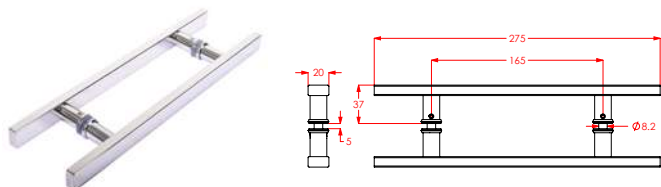

Shower Handle Set - Black

Length: 480mm
Centre to Centre: 340mm

PRODUCT CODE: **H5511.CR**

Hardware Handle 400mm Chrome

Length: 494mm
Centre to Centre: 400mm

PRODUCT CODE: **J6266**

Rollaway White Shower Handle