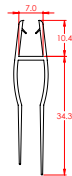

LENGTH: 2100mm

PRODUCT CODE: I9519

PVC Seal 8mm Glazing 2100mm Clear

LENGTH: 2100mm

GLAZING SEALS

Glazing Seals (10mm)

GLAZING SEALS

10mm Shower Door Seals

PRODUCT CODE: **I9526**

PVC Seal 10mm Glazing 2100mm Clear

LENGTH: 2100mm

PRODUCT CODE: **I1856**

PVC Seal 10mm Glazing 2100mm Black

LENGTH: 2100mm

BATHSCREEN SEALS

PRODUCT CODE: **PAR2147**

Bath Screen Bottom Seal 30mm/735mm

LENGTH: 735mm

PRODUCT CODE: **PAR2154**

Bath Screen Bottom Seal 15mm/735mm

LENGTH: 735mm

PRODUCT CODE: **PAR5735**

Bathscreen Centre Seal

ROLLER & WHEEL SETS