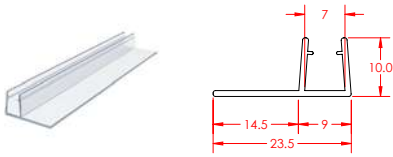

PVC Seal 6mm Door 1900mm Clear

LENGTH: 1900mm

PRODUCT CODE: **I6082**

PVC Seal 6mm Door Neo 1900mm Clear

LENGTH: 1900mm

PRODUCT CODE: **PAR5162**

6mm Back Of Door Seal for Curved

LENGTH: 1900mm