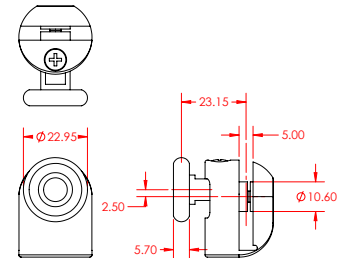

PRODUCT CODE: **K7492**

Top Roller For Curved