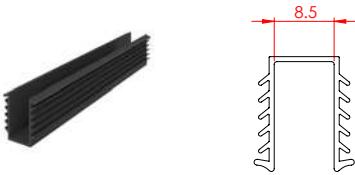

GLAZING SEALS

8mm Shower Door Seals

PRODUCT CODE: I1849

PVC Seal 8mm Glazing 2100mm Black

LENGTH: 2100mm