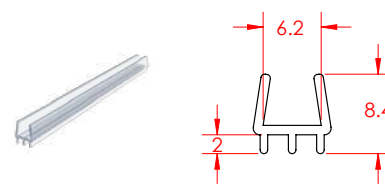

Pivot Under Door Seal A 1000mm

LENGTH: 1000mm

PRODUCT CODE: **PAR3939**

Pivot Bottom Seal 1000mm

LENGTH: 1000mm

PRODUCT CODE: **STE4622**

Fixed Glass Bottom Seal 375mm

LENGTH: 375mm