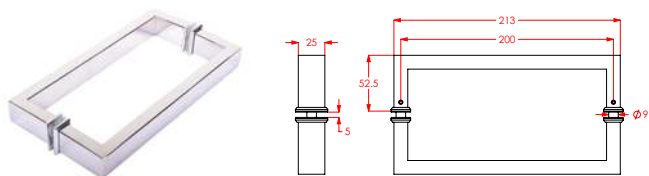

PRODUCT CODE: **H8533**

Handle/Alt: PAR1045

Length: 213mm
Centre to Centre: 200mm