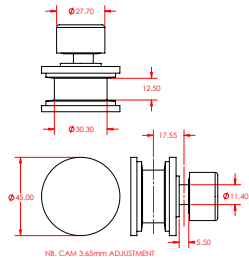

PRODUCT CODE: **K8588**

Top Roller/Alt: PAR1050