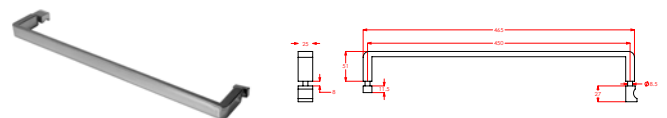

Handle Set Black

Length: 275mm
Centre to Centre: 165mm

PRODUCT CODE: **K7294**

Bath Panel Handle

PRODUCT CODE: **H8533**

Handle/Alt: PAR1045

Length: 213mm
Centre to Centre: 200mm

PRODUCT CODE: **PAR6862**