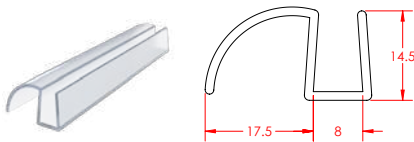

PVC Seal 8mm Under Door 1000mm Clear/ Alt: NEW4908

LENGTH: 1000mm

PRODUCT CODE: **I9540**

PVC Seal 8mm Under Door 660mm Clear

LENGTH: 660mm

PRODUCT CODE: **I8595**

Water Deflector Seal 640mm

LENGTH: 640mm