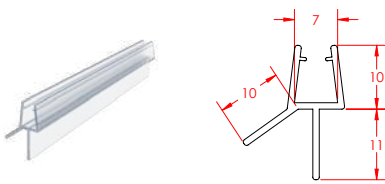

PRODUCT CODE: **K6808**

Bottom Water Seal for Pivot Clear 870mm

LENGTH: 870mm