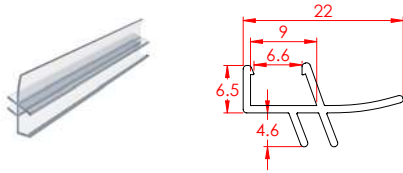

UNDER DOOR SEALS

Under Door Shower Seals (8mm & 10mm)

UNDER/BOTTOM DOOR SEALS

8mm Shower Door Seals

PRODUCT CODE: **I7147**

PVC Seal 8mm Under Door 700mm

LENGTH: 700mm