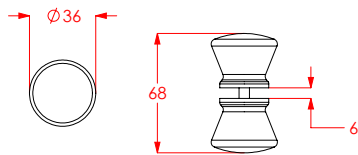

SHOWER DOOR HANDLES

Handles & Knobs

Knobs