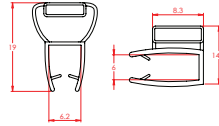

2 Measure the gap between the bottom of the glass and top of the bath or tray.

Check this measurement in a few different places, as the gap can sometimes vary in size.

3 Measure the overall length of the glass.

LENGTH: 1950mm

MAGNETIC SEALS

Magnetic Seals (6mm, 6mm Neo & 8mm)

MAGNETIC SEALS

6mm Shower Door Seals

PRODUCT CODE: **PAR6657**

PVC 6mm Magnetic Seal 2000mm for Square Black

LENGTH: 2000mm