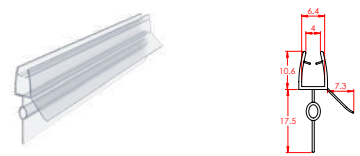

Neo Back of Door Seal 1770mm

LENGTH: 1770mm

PRODUCT CODE: **I6099**

PVC Seal 6mm Aqua Check 2000mm Clear

LENGTH: 2000mm

PRODUCT CODE: **PAR6916**

Bottom Seal Black

LENGTH: 905mm