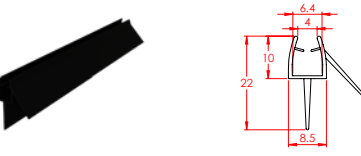

PRODUCT CODE: **PAR6809**

Bottom Seal Transparent

LENGTH: 905mm

PRODUCT CODE: **PAR7555**

Pivot/Neo Door Bottom Seal

LENGTH: 780mm

PRODUCT CODE: **PAR7340**

Pivot/Neo Door Bottom Seal Black