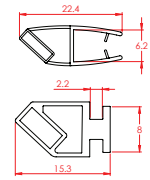

LENGTH: 2050mm

PRODUCT CODE: **I5948**

PVC Seal 6mm Door Magnet Strip 2000mm White

LENGTH: 2000mm

PRODUCT CODE: **I5993**

PVC Seal 6mm Magnetic Seal 2000mm Curved/Square Clear/Alt: NEW4942

LENGTH: 2000mm

PRODUCT CODE: **PAR7548**

Magnetic Seal for Pivot Door (a pair) 1830mm

LENGTH: 1830mm

PRODUCT CODE: **K2129**

Magnetic Seal Pair 1880mm

LENGTH: 1880mm

PRODUCT CODE: **PAR6996**

Magnetic Seal Set Black (1764/1808)

LENGTH: 1764/1808mm

LENGTH: 1950mm

MAGNETIC SEALS

Magnetic Seals (6mm, 6mm Neo & 8mm)

MAGNETIC SEALS

6mm Shower Door Seals

PRODUCT CODE: **PAR6657**

PVC 6mm Magnetic Seal 2000mm for Square Black

LENGTH: 2000mm

PRODUCT CODE: **PAR6985**

Magnetic Seal Set Transparent (1764/1808)

LENGTH: 1764/1808mm

PRODUCT CODE: **PAR7333**

Magnetic Seal for Neo/Pivot Door Black

LENGTH: 1954/1919mm

MAGNETIC SEALS

6mm Neo and 8mm Shower Door Seals