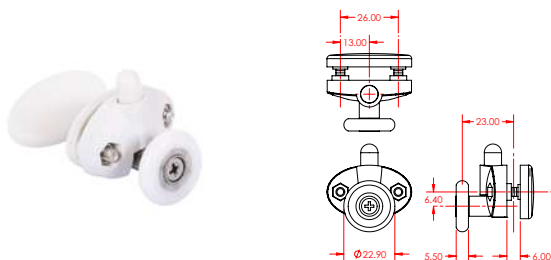

PRODUCT CODE: **K3911**

Quad Bottom Roller