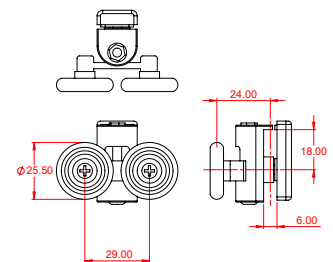

PRODUCT CODE: **H5832**

Wheel Top Assembly