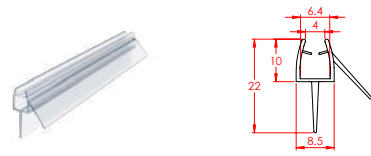

PRODUCT CODE: **PAR7555**

Pivot/Neo Door Bottom Seal

LENGTH: 780mm