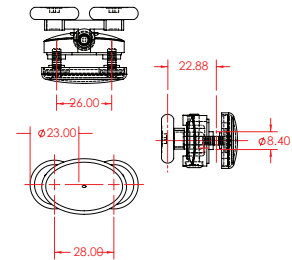

PRODUCT CODE: **K1448**

Newline Top Shower Roller Double Wheel, Double Clasp