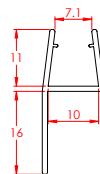

BACK OF DOOR SEALS

10mm Shower Door Seals

PRODUCT CODE: **PAR1210**

Shower Back of Door Seal 2000mm/Alt: I0574

LENGTH: 2000mm

PRODUCT CODE: **I9691**

Ultraclear PVC 10mm Back of Door H Seal

LENGTH: 2100mm