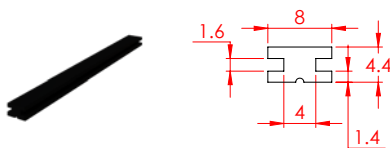

Magnetic Seal for Pivot Door (a pair) 1830mm

LENGTH: 1830mm

PRODUCT CODE: **K2129**

Magnetic Seal Pair 1880mm

LENGTH: 1880mm

PRODUCT CODE: **PAR6996**

Magnetic Seal Set Black (1764/1808)

LENGTH: 1764/1808mm