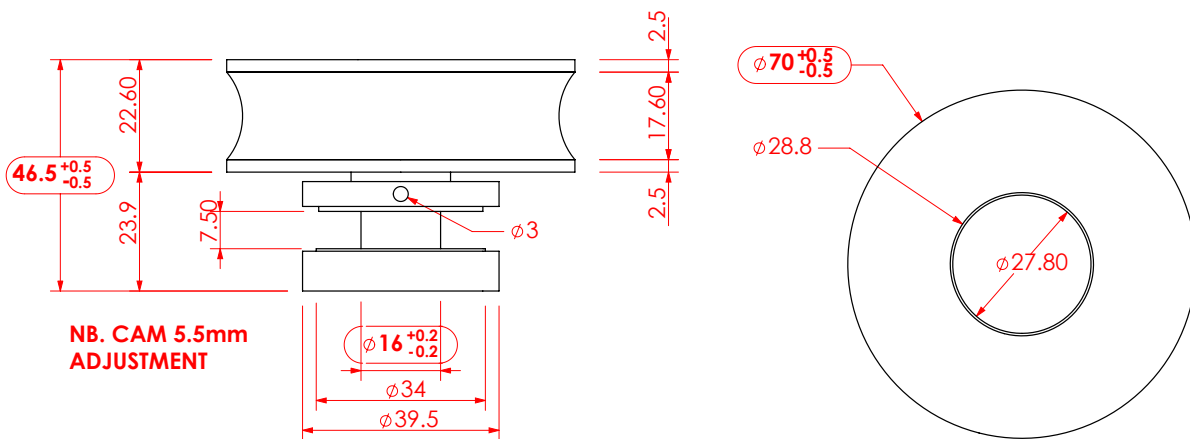

ROLLER & WHEEL SETS

Top, Bottom & Cover Rollers

Wheels

PRODUCT CODE:
H5658.CR

Hardware Door Wheel
Chrome

PRODUCT CODE:
H5658.BK

Hardware Door Wheel
Black

PRODUCT CODE:
H5658.BB

Hardware Door Wheel
Brushed Brass

PRODUCT CODE:
H5658.GM

Hardware Door Wheel
Gun Metal

PRODUCT CODE:
H5658.BN

Hardware Door Wheel
Brushed Nickel

Roller Covers

PRODUCT CODE: **K7345**

Roller Covers Chrome