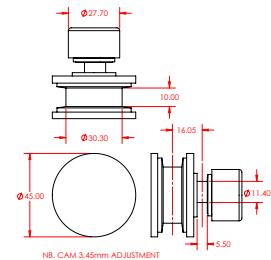

Quad Top Roller

PRODUCT CODE: **H5832**

Wheel Top Assembly

ROLLER & WHEEL SETS

Top & Bottom Rollers

Top Rollers

PRODUCT CODE: **PAR1040**

Roller