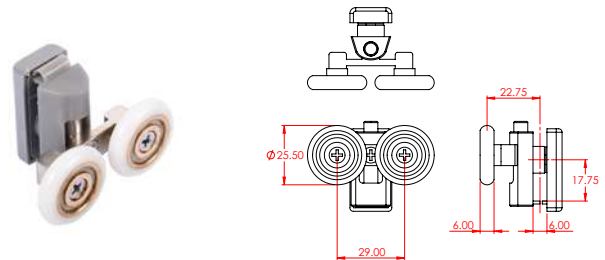

Bottom Rollers

PRODUCT CODE: **K7406**

Bottom Roller in Grey

PRODUCT CODE: **PAR1021**

Bottom Roller

PRODUCT CODE: **K7447**

Wheel Assembly Square

PRODUCT CODE: **H5825**