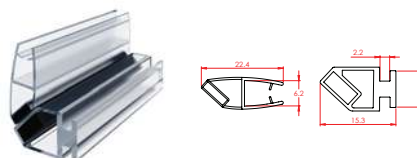

PRODUCT CODE: **PAR8026**

Magnetic Seal for Neo/Pivot Door

LENGTH: 1954/1919mm