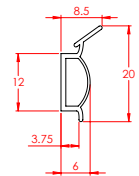

LENGTH: 2050mm

PRODUCT CODE: **I5948**

PVC Seal 6mm Door Magnet Strip 2000mm White

LENGTH: 2000mm

PRODUCT CODE: **I5993**

PVC Seal 6mm Magnetic Seal 2000mm Curved/Square Clear/Alt: NEW4942

LENGTH: 2000mm

PRODUCT CODE: **PAR7548**

LENGTH: 1950mm

MAGNETIC SEALS

Magnetic Seals (6mm, 6mm Neo & 8mm)

MAGNETIC SEALS

6mm Shower Door Seals

PRODUCT CODE: **PAR6657**

PVC 6mm Magnetic Seal 2000mm for Square Black

LENGTH: 2000mm

LENGTH: 2100mm

PRODUCT CODE: I9519

PVC Seal 8mm Glazing 2100mm Clear

LENGTH: 2100mm

GLAZING SEALS

Glazing Seals (10mm)

GLAZING SEALS

10mm Shower Door Seals

Bath Screen Bottom Seal 30mm/735mm

LENGTH: 735mm

PRODUCT CODE: **PAR2154**

Bath Screen Bottom Seal 15mm/735mm

LENGTH: 735mm

PRODUCT CODE: **PAR5735**

Bathscreen Centre Seal

ROLLER & WHEEL SETS