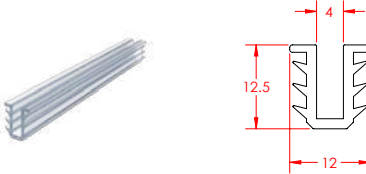

6mm Glazing Seal 1832mm Clear

LENGTH: 1832mm

PRODUCT CODE: K4278

6mm Glazing Seal 1950mm Clear

LENGTH: 1950mm

PRODUCT CODE: K8296

6mm Glazing Seal 1950mm - Black

LENGTH: 1950mm