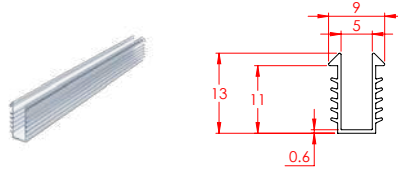

GLAZING SEALS

Glazing Seals (6mm & 8mm)

GLAZING SEALS

6mm Shower Door Seals

PRODUCT CODE: I9502

PVC Seal 6mm Glazing 2100mm Clear

LENGTH: 2100mm

PRODUCT CODE: K4274