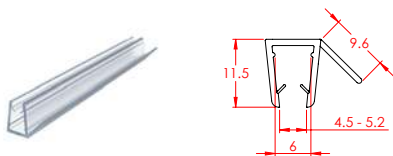

PRODUCT CODE: **I6099**

PVC Seal 6mm Aqua Check 2000mm Clear

LENGTH: 2000mm