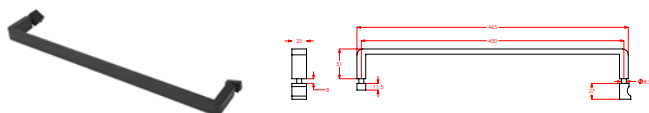

PRODUCT CODE: **PAR6879**

Handle Black

Length: 465mm
Centre to Centre: 469mm