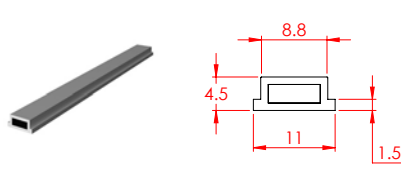

PRODUCT CODE: **I5948**

PVC Seal 6mm Door Magnet Strip 2000mm White

LENGTH: 2000mm