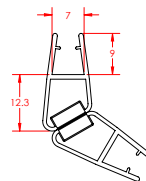

2 Measure the gap between the bottom of the glass and top of the bath or tray.

Check this measurement in a few different places, as the gap can sometimes vary in size.

3 Measure the overall length of the glass.

LENGTH: 1950mm

MAGNETIC SEALS

Magnetic Seals (6mm, 6mm Neo & 8mm)

MAGNETIC SEALS

6mm Shower Door Seals

PRODUCT CODE: **PAR6657**

PVC 6mm Magnetic Seal 2000mm for Square Black

LENGTH: 2000mm

PRODUCT CODE: **PAR6985**

Magnetic Seal Set Transparent (1764/1808)

LENGTH: 1764/1808mm

PRODUCT CODE: **PAR7333**

Magnetic Seal for Neo/Pivot Door Black

LENGTH: 1954/1919mm

MAGNETIC SEALS

6mm Neo and 8mm Shower Door Seals

PRODUCT CODE: **I6744**

PVC Seal 8mm Door Magnetic 90/180 2000mm (pair)

LENGTH: 2000mm

PRODUCT CODE: **I6006**

PVC Seal 6mm Door Magnetic Neo Angle 2000mm Clear

LENGTH: 2000mm

BUFFER SEALS

Buffer Seals (8mm & 10mm)