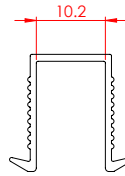

2 Measure the gap between the bottom of the glass and top of the bath or tray.

Check this measurement in a few different places, as the gap can sometimes vary in size.

3 Measure the overall length of the glass.

LENGTH: 2100mm

PRODUCT CODE: I9519

PVC Seal 8mm Glazing 2100mm Clear

LENGTH: 2100mm

GLAZING SEALS

Glazing Seals (10mm)

GLAZING SEALS

10mm Shower Door Seals