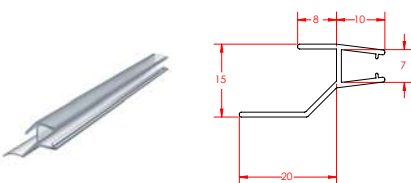

Under Door Shower Seals (4mm & 6mm)

UNDER/BOTTOM DOOR SEALS

4mm Shower Door Seals

PRODUCT CODE: **I4778**

PVC Seal 4mm AquaCheck 2100mm Clear

LENGTH: 2100mm

UNDER/BOTTOM DOOR SEALS

6mm Shower Door Seals