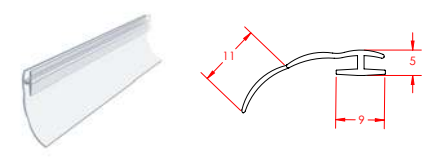

PRODUCT CODE: **I5986**

PVC Seal 6mm Back Of Door Seal Clear 2040mm/Alt: NEW4922, K6655

LENGTH: 2040mm

PRODUCT CODE: **K3812**

Pivot Back of Door Seal 1770mm

LENGTH: 1770mm

PRODUCT CODE: **K7072**

Back Of Door Seal 1837mm For Pivot