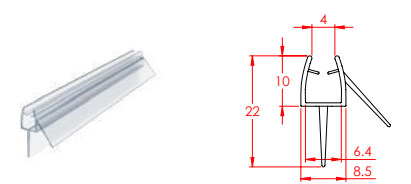

PRODUCT CODE: **STE4615**

6mm Under Door Seal for Pivot/Neo

LENGTH: 680mm