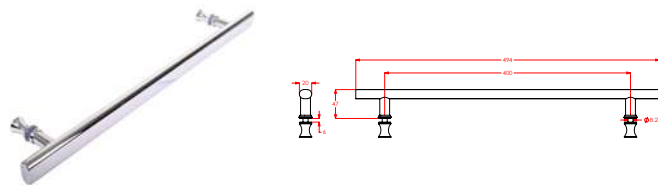

Length: 420mm
Centre to Centre: 315mm

PRODUCT CODE: **K2112**

Handle

Length: 300mm
Centre to Centre: 200mm

PRODUCT CODE: **PAR1211**

Shower Handle Set

Length: 480mm
Centre to Centre: 340mm

PRODUCT CODE: **PAR8361**

Shower Handle Set - Black

Length: 480mm
Centre to Centre: 340mm

PRODUCT CODE: **H5511.CR**

Hardware Handle 400mm Chrome

Length: 494mm
Centre to Centre: 400mm

PRODUCT CODE: **J6266**

Rollaway White Shower Handle