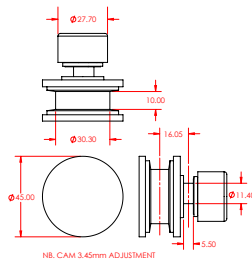

Quad Top Roller

PRODUCT CODE: **H5832**

Wheel Top Assembly

ROLLER & WHEEL SETS

Top & Bottom Rollers

Top Rollers

PRODUCT CODE: **PAR1040**

Roller