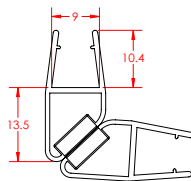

2 Measure the gap between the bottom of the glass and top of the bath or tray.

Check this measurement in a few different places, as the gap can sometimes vary in size.

3 Measure the overall length of the glass.

LENGTH: 1950mm

MAGNETIC SEALS

Magnetic Seals (6mm, 6mm Neo & 8mm)

MAGNETIC SEALS

6mm Shower Door Seals

PRODUCT CODE: **PAR6657**

PVC 6mm Magnetic Seal 2000mm for Square Black

LENGTH: 2000mm

PRODUCT CODE: **PAR6985**

Magnetic Seal Set Transparent (1764/1808)

LENGTH: 1764/1808mm

PRODUCT CODE: **PAR7333**

Magnetic Seal for Neo/Pivot Door Black

LENGTH: 1954/1919mm

MAGNETIC SEALS

6mm Neo and 8mm Shower Door Seals

PRODUCT CODE: **I6744**

PVC Seal 8mm Door Magnetic 90/180 2000mm (pair)

LENGTH: 2000mm

PRODUCT CODE: **I6006**

PVC Seal 6mm Door Magnetic Neo Angle 2000mm Clear

LENGTH: 2000mm

BUFFER SEALS

Buffer Seals (8mm & 10mm)