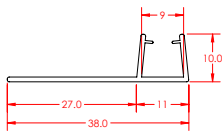

BACK OF DOOR SEALS

Back of Door Shower Seals (8mm & 10mm)

BACK OF DOOR SEALS

8mm Shower Door Seals

PRODUCT CODE: **I6112**

PVC Seal Door Wide 2000mm Clear

LENGTH: 2000mm

PRODUCT CODE: **I6020**

PVC Seal 8mm Back of Door Seal Clear 1880mm

LENGTH: 1880mm